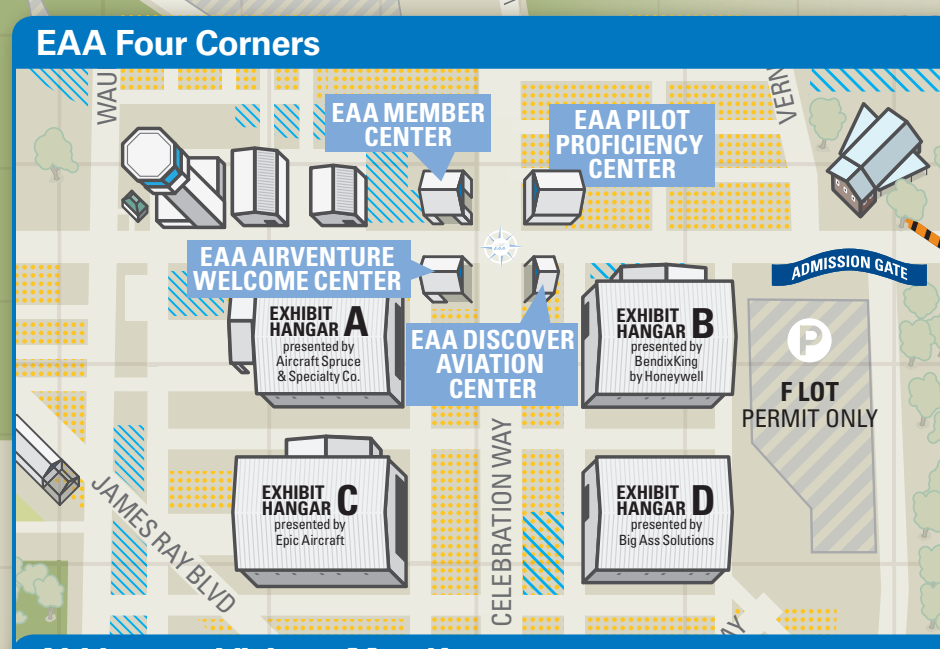

M
L
K
J
I
H
G
F
E
D
C
B
A

1 2 3 4 5 6 7 8 9 10 11 12 13 14 15 16 17 18 19 20 21 22 23 24

AirVenture Visitors Map Key

\$	ATM	♿	Handicap Toilets
👶	Changing/Nursing Station	🧊	Ice Sales
🚲	Bike Parking	🧺	Laundry Facility
📧	Business Center	🔍	Lost and Found
🚰	Drinking Water	🏥	Medical Services
🏠	Exhibit Spaces	🛍	Merchandise
🚽	Flush Toilets	☎	Public Pay Phones
🍽	Food Locations	☂	Shade Locations
🛒	Grocery	🚿	Showers
♿P	Handicap Parking	🚭	Smoking Area

Public Parking (5 lots) sponsored by Garmin
Permit Only Parking (6 lots)

RCAF Snowbirds Crowd Line. Access restricted after 1:30 p.m. on Friday, July 29, and Saturday, July 30, and after noon on Sunday, July 31.

Event Information

Location	Box	Grid
Assistance Center: Main Gate	O	G-12
Communications Center	H	L-13
Convention HQ/Exhibit Office	R	J-11
Lost and Found		L-10

Food & Beverage

Location	Box	Grid
Aces Bistro (The Roxy)	K-9	
Arch Concession (Kelley Country Creamery)	L-10	
Carts (Lemon Chill)	B-13	
Camp Scholler Camp Store (Jets Grocery and Café)	F-15	
Celebration Way (Thunder Bay)	I-13	
Classic Concession (A&W and Freedom Foods)	G-14	
EAA AirVenture Museum (Freedom Foods)	B-8	
Exhibit Hangar A (Papa John's)	I-12	
Exhibit Hangar B (A&W)	J-13	
Fightertown Café (Benvenuto)	K-6	
Fly-In Theater (Papa John's)	E-13	
Fly Market (A&W)	H-14	
Forums (Subway)	J/K-9	
Hangar Café (The Machine Shed)	L-15	
Homebuilt Café (Heart of America Restaurants)	L-9	
Homebuilt Concession (Cedar Creek Marketplace)	L-8	
International Marketplace (Saz's)	K-12	