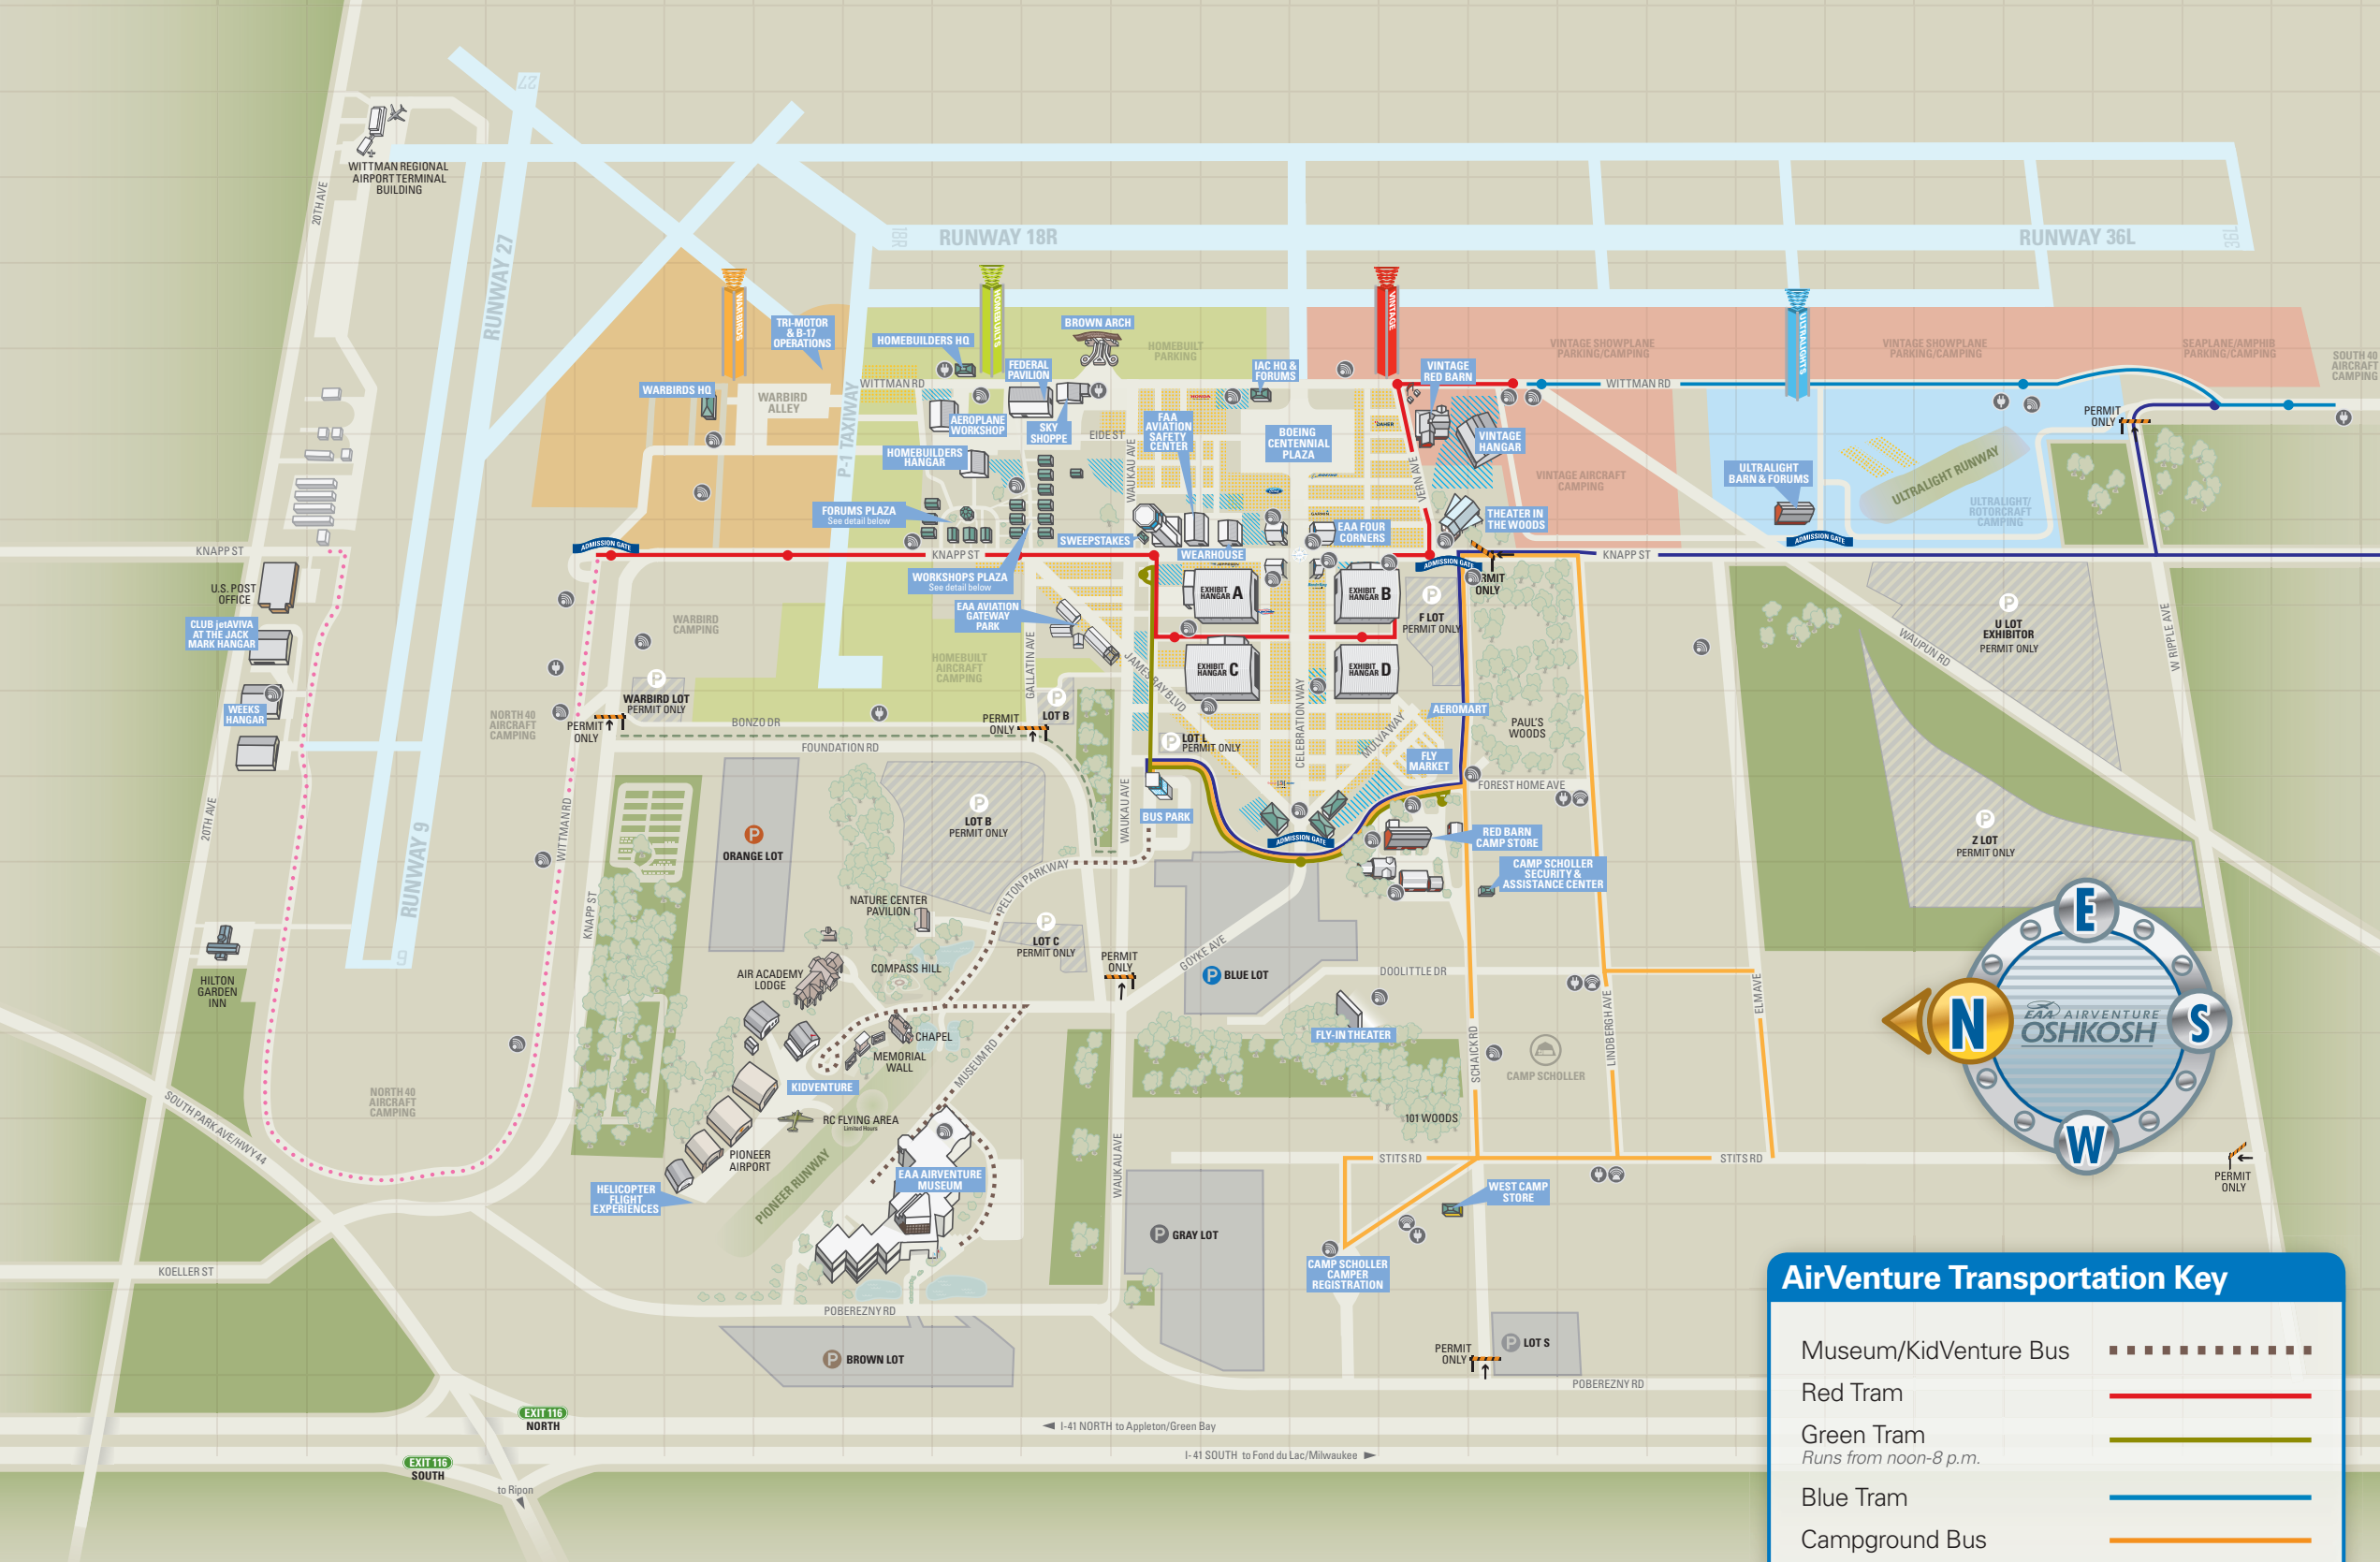

GOLD LEVEL SPONSORS

Hamilton ★ Honda Generators / Honda Marine ★ Lycoming Engines ★ M&M'S ★ Phillips 66 ★ Sporty's Pilot Shop

SILVER LEVEL SPONSORS

BRONZE LEVEL SPONSORS

A.E.R.O., Inc. ★ AeroLEDs ★ AeroShell ★ Aircraft Specialties Services ★ Aviat Aircraft, Inc. ★ Big Ass Solutions ★ Bose Corporation
Cirrus Aircraft ★ Cleveland Wheels & Brakes/Parker Aerospace ★ Continental Motors ★ Cub Crafters, Inc. ★ Dynon Avionics
Embraer Executive Jets ★ ForeFlight ★ GE Aviation ★ Gill Aircraft Batteries ★ GoPro ★ Hartzell Propeller, Inc. ★ L-3 Aviation Products
Lightspeed Aviation ★ Mooney ★ Multicopter Warehouse ★ NATCA ★ ONE Aviation ★ Pratt & Whitney Canada ★ Priceless Plane Products
Rotax ★ Sky-Tec ★ Superior Air Parts ★ Tempest Plus ★ Williams International ★ Women in Aviation International ★ Zenith Aircraft Company

PATRON LEVEL SPONSORS

AKG By Harman Aviation ★ American Airlines ★ B & C Specialty Products, Inc. ★ FedEx Express ★ Glasair Aviation ★ jetAVIVA ★ Pepsi
PSA Airlines ★ Riesterer & Schnell ★ Shell Aviation ★ Starr Aviation ★ TruTrak Flight Systems ★ Wipaire, Inc. ★ WASH Multifamily Industry Systems

SUPPORTER LEVEL SPONSORS

4imprint ★ Advanced Radiant Systems/COOL-SPACE ★ AeroCinema ★ Arena Americas ★ Aviation Supplies & Academics ★ Best Tugs
GAMA ★ Generac Power Systems ★ GES ★ Ideal Crane Rental ★ Mark C. Pope - MCPGSE ★ Slingshot
Temperature Systems, Inc. ★ Walkabout Hats

AirVenture Transportation Key

- Museum/KidVenture Bus
- Red Tram
- Green Tram
  Runs from noon-8 p.m.
- Blue Tram
- Campground Bus
- Seaplane Bus
  Leaves from the Bus Park and Seaplane/Amphib Camping
- North 40 Bus
- North 40 Bike Path
- Tram Stops
  Supported by Piper Aircraft

Buses run from 6:30 a.m. to 11:30 p.m.
Trams run from 8 a.m. to 8 p.m. daily

AirVenture Wi-Fi Key

- **Wi-Fi Stations**
  - Corner of Lindbergh Avenue and Doolittle Drive
  - Neunteufel Lane/Riley Lane (*behind West Camp Store*)
- **Wi-Fi Hot Spots**
  - Corner of Stits Road and Lindbergh Drive
  - Corner of Forest Home Avenue and Lindbergh Avenue
  - All Exhibit Hangars
- **Charging Stations**

Forums presented by Honda Aircraft Company

- 01..... Forums Stage 1
- 02..... Forums Stage 2: GAMA
- 03..... Forums Stage 3
- 04..... Forums Stage 4
- 05..... Forums Stage 5
- 06..... Forums Stage 6: JP Instruments
- 07..... Forums Stage 7: Honda Mainstage
- 08..... Forums Stage 8: ForeFlight
- 09..... Forums Stage 9: Honda Generators
- 10..... Forums Stage 10: Poly-Fiber
- 11..... Forums Stage 11

Check the EAA AirVenture Oshkosh 2016 Visitors Guide or AirVenture app for forum times and locations.

Workshops presented by Aircraft Spruce & Specialty Co.

- 12..... Sheet Metal Workshop: Aircraft Spruce & Specialty Co.
- 13..... Fabric Covering Workshop: Poly-Fiber
- 14..... TIG Welding Workshop: Lincoln Electric
- 15..... Composite Workshop
- 16..... Workshop Classroom A
- 17..... Wood Workshop
- 18..... Workshop Classroom B
- 19..... Gas Welding Workshop
- 20..... Workshop Classroom C
- 21..... Builders Education Center and Workshop Volunteer Center
- 22..... Homebuilders Hangar: Aircraft Spruce & Specialty Co.
- 23..... Aeroplane Workshop
- 24..... Homebuilts in Review

Check the EAA AirVenture Oshkosh 2016 Visitors Guide or AirVenture app for workshop times and locations.

Oshkosh at Your Fingertips

Maps, schedules, menus, and more!

Visit EAA.org/App to download the EAA AirVenture Oshkosh app today!

Download on the App Store | GET IT ON Google Play

The EAA AirVenture Oshkosh 2016 app is sponsored by

Share your favorite memories using #OSH16 to be part of the social feed. Follow EAA on Facebook, Twitter, Instagram, and Snapchat to get all the latest highlights.

Never miss out with AirVenture Text Alerts
Stay Alert! Text OSHALERT to 69050 to sign up for severe weather alerts.
Text OSHFUN to 69050 to sign up and always know where the fun is.

Join the world's most passionate aviation community.

Visit the EAA Member Center to learn more about EAA membership and join today.

EAA AIRVENTURE OSHKOSH 2016 VISITORS MAP

OFFICIAL MAP COURTESY OF **LYCOMING**