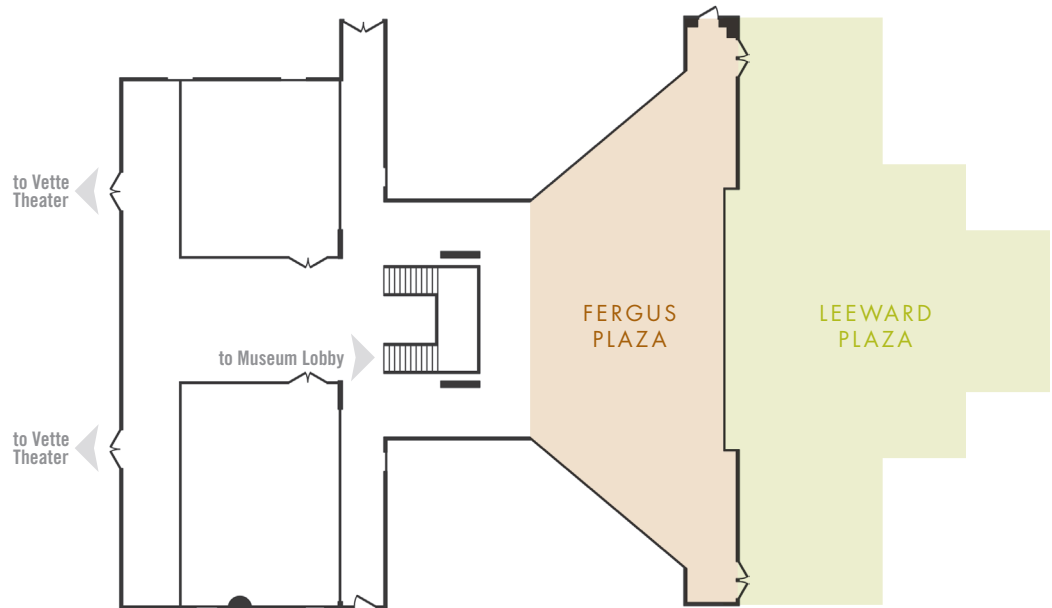

FERGUS PLAZA & LEEWARD PLAZA

CAPACITY: 100 (FERGUS) / 100 (LEEWARD)

FERGUS PLAZA: A two-story panoramic view greets guests to the Fergus Plaza, conveniently located on the lower level of the EAA Aviation Center, just inside the main entrance. The view looks on Leeward Plaza and EAA's Pioneer Airport, a remarkable re-creation of a 1930s aerodrome. The aviation environment is further enhanced with aircraft hanging directly overhead in the plaza. This room is ideal for receptions, private luncheons and after hours events, and has a catering kitchen that is located adjacent to Fergus Plaza. This room will accommodate up to 60 people for luncheons; 100 people seated reception style for other events.

RENTAL FEE

7:00am to 5:00pm **\$1,000**
 5:00pm to 11:00pm **\$1,500**

Please inquire into our seasonal, non profit, and multiple location discounts

Dinner Banquet/Conference Space	Width	Length	Banquet	Rounds	Theater	Classroom	Square Feet
Fergus Plaza	-	-	50	60	100	30	1,500

LEEWARD PLAZA: Located adjacent to Fergus Plaza, the EAA AirVenture Museum, Batten Board Room and Fergus Plaza, the Leeward Plaza is a perfect choice for an informal outdoor reception or lunch. Not only does the location have all the amenities of the adjacent Museum facilities, it also features EAA's Pioneer Airport as a prime view, providing a marvelous aviation backdrop. Convenient drive-up facilities for caterers and other logistics make this an easy area to set up and clean up.