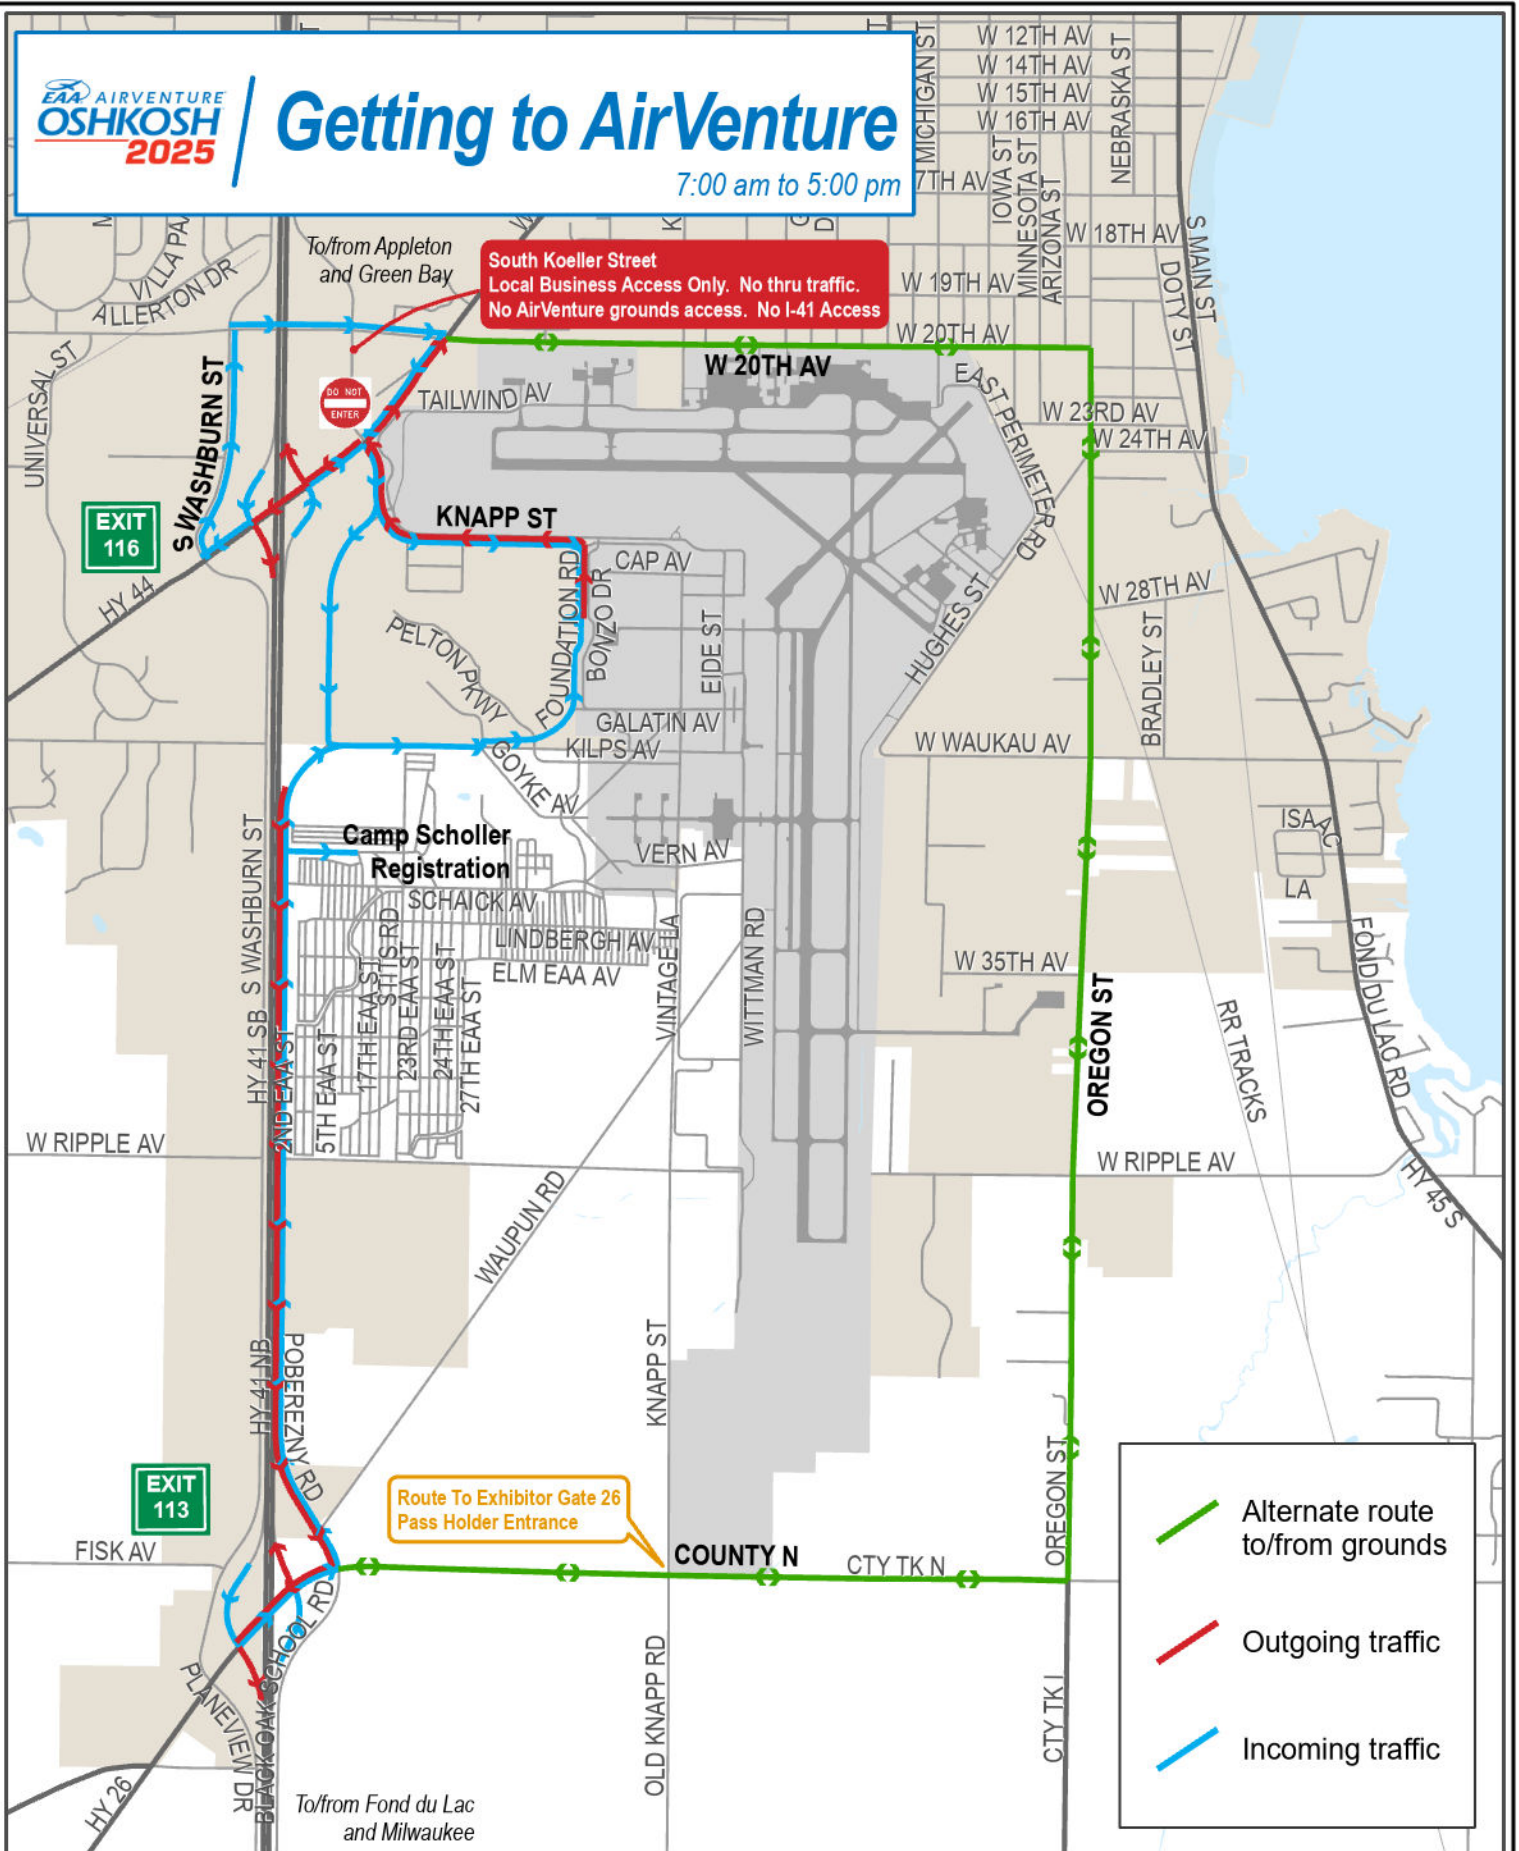

Getting to AirVenture

7:00 am to 5:00 pm

City of Oshkosh maps and data are intended to be used for general identification purposes only, and the City of Oshkosh assumes no liability for the accuracy of the information. Those using the information are responsible for verifying accuracy. For full disclaimer please go to www.ci.oshkosh.wi.us/GISdisclaimer

Printing
Date: 6/16/2025
Prepared by:
City of Oshkosh

N
1:30,000
1:30,000