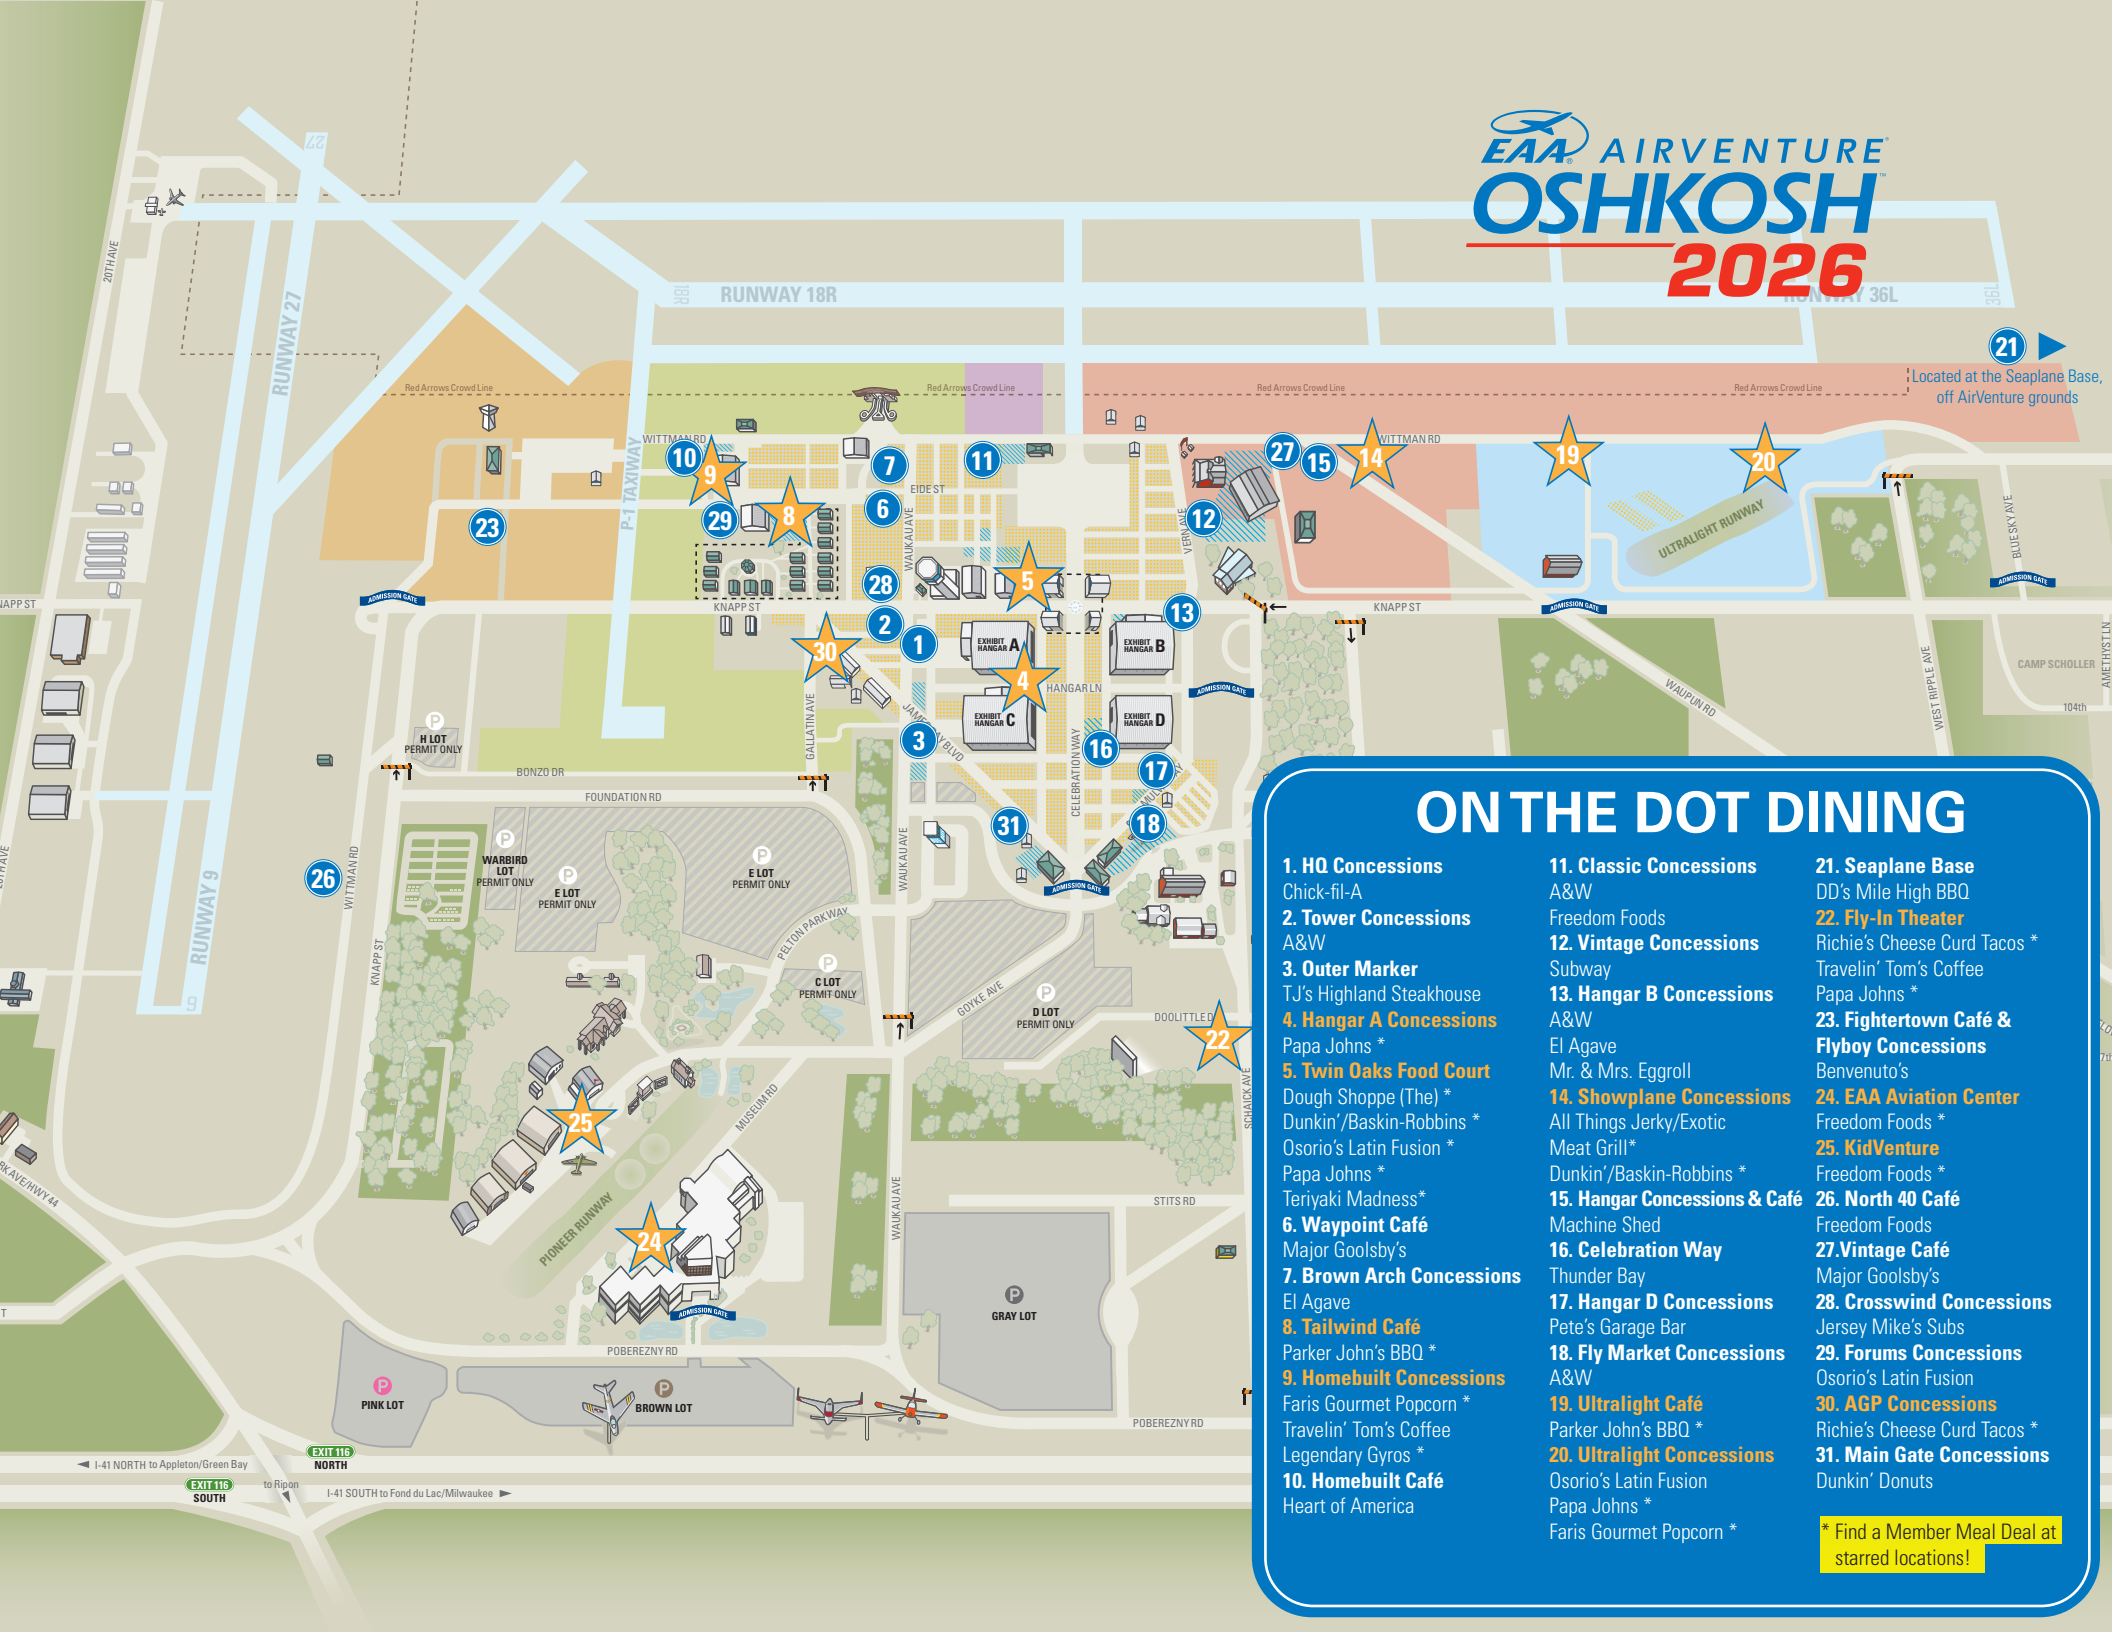

EAA AIRVENTURE OSHKOSH 2026

21

Located at the Seaplane Base, off AirVenture grounds

ON THE DOT DINING

1. HQ Concessions Chick-fil-A 2. Tower Concessions A&W 3. Outer Marker T.J.'s Highland Steakhouse 4. Hangar A Concessions Papa Johns * 5. Twin Oaks Food Court Dough Shoppe (The) * Dunkin' /Baskin-Robbins * Osorio's Latin Fusion * Papa Johns * Teriyaki Madness* 6. Waypoint Café Major Goolsby's 7. Brown Arch Concessions El Agave 8. Tailwind Café Parker John's BBQ. * 9. Homebuilt Concessions Faris Gourmet Popcorn * Travelin' Tom's Coffee Legendary Gyros * 10. Homebuilt Café Heart of America	11. Classic Concessions A&W Freedom Foods 12. Vintage Concessions Subway 13. Hangar B Concessions A&W El Agave Mr. & Mrs. Eggroll 14. Showplane Concessions All Things Jerky/Exotic Meat Grill* Dunkin' /Baskin-Robbins * 15. Hangar Concessions & Café Machine Shed 16. Celebration Way Thunder Bay 17. Hangar D Concessions Pete's Garage Bar 18. Fly Market Concessions A&W 19. Ultralight Café Parker John's BBQ * 20. Ultralight Concessions Osorio's Latin Fusion Papa Johns * Faris Gourmet Popcorn *	21. Seaplane Base DD's Mile High BBQ 22. Fly-In Theater Richie's Cheese Curd Tacos * Travelin' Tom's Coffee Papa Johns * 23. Fightertown Café & Flyboy Concessions Benvenuto's 24. EAA Aviation Center Freedom Foods * 25. KidVenture Freedom Foods * 26. North 40 Café Freedom Foods 27. Vintage Café Major Goolsby's 28. Crosswind Concessions Jersey Mike's Subs 29. Forums Concessions Osorio's Latin Fusion 30. AGP Concessions Richie's Cheese Curd Tacos * 31. Main Gate Concessions Dunkin' Donuts

* Find a Member Meal Deal at starred locations!

I-41 NORTH to Appleton/Green Bay
EXIT 116 NORTH
to Ripon
EXIT 116 SOUTH
I-41 SOUTH to Fond du Lac/Milwaukee