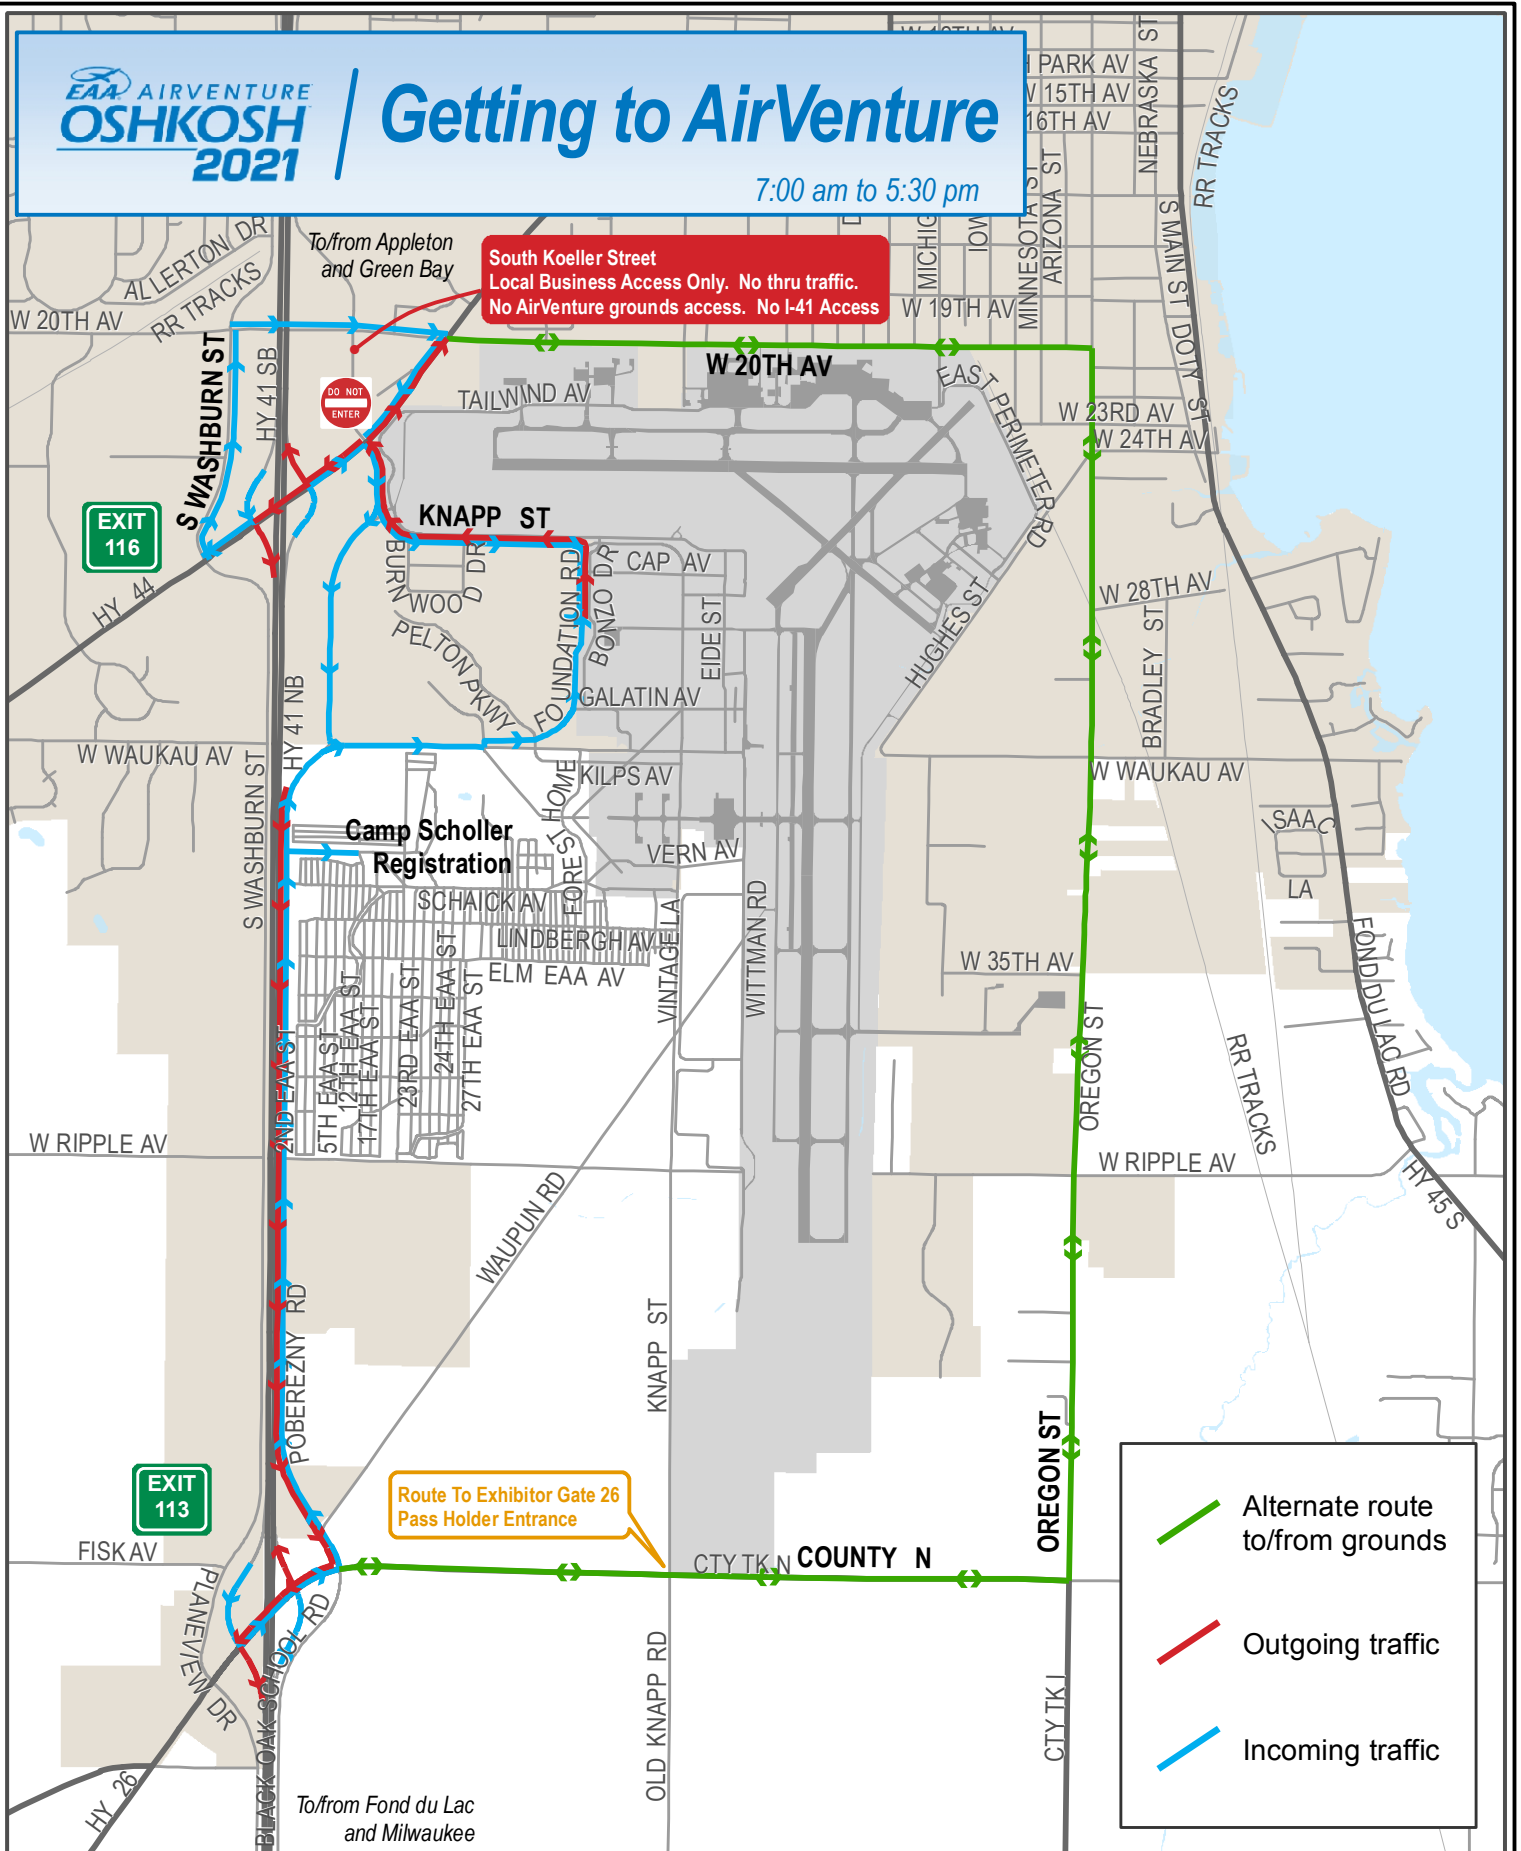

Getting to AirVenture

7:00 am to 5:30 pm

South Koeller Street
Local Business Access Only. No thru traffic.
No AirVenture grounds access. No I-41 Access

To/from Appleton
and Green Bay

**Camp Scholler
Registration**

Route To Exhibitor Gate 26
Pass Holder Entrance

To/from Fond du Lac
and Milwaukee

-  Alternate route to/from grounds
-  Outgoing traffic
-  Incoming traffic

City of Oshkosh maps and data are intended to be used for general identification purposes only, and the City of Oshkosh assumes no liability for the accuracy of the information. Those using the information are responsible for verifying accuracy. For full disclaimer please go to www.ci.oshkosh.wi.us/GISdisclaimer

Printing
Date: 7/7/2021
Prepared by:
City of Oshkosh

N
1 in = 0.47 mi
1 in = 2,500 ft