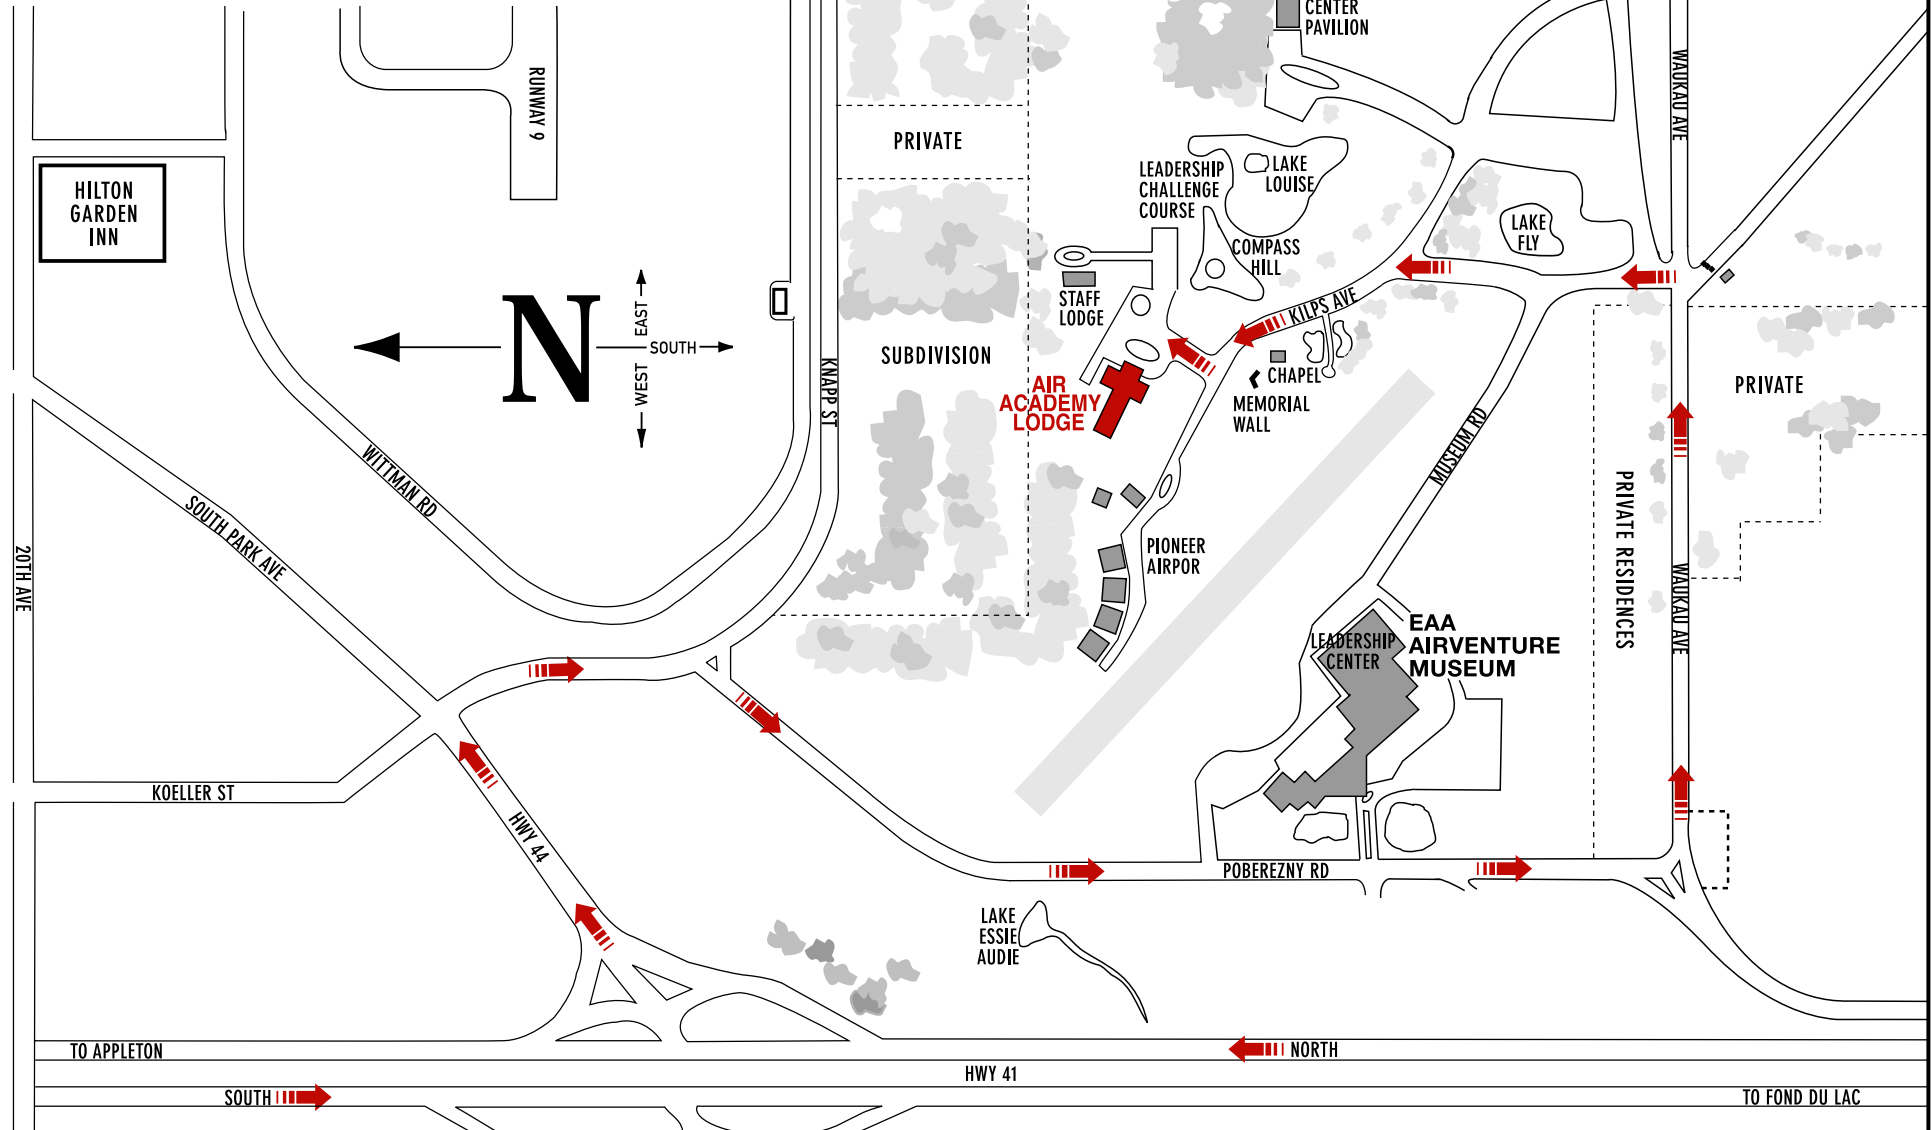

EAA Air Academy Lodge
3000 Poberezny Rd
PO Box 3065
Oshkosh, WI 54903-3065
920-426-6815 or 920-426-6890

DIRECTIONS: Take the Hwy 44 exit off of Hwy 41, turn south (right) onto Knapp St. Turn south west (right) onto Poberezny Rd. Follow Poberezny Rd to Waukau Rd and turn east (left) onto Waukau Rd. Turn north (left) through the gated entrance after private residences, following the road past Compass Hill, the Chapel and the Memorial Wall. Follow the signs to the parking lot. The Air Academy Lodge is before Pioneer Airport.

TO APPLETON

HWY 41

TO FOND DU LAC