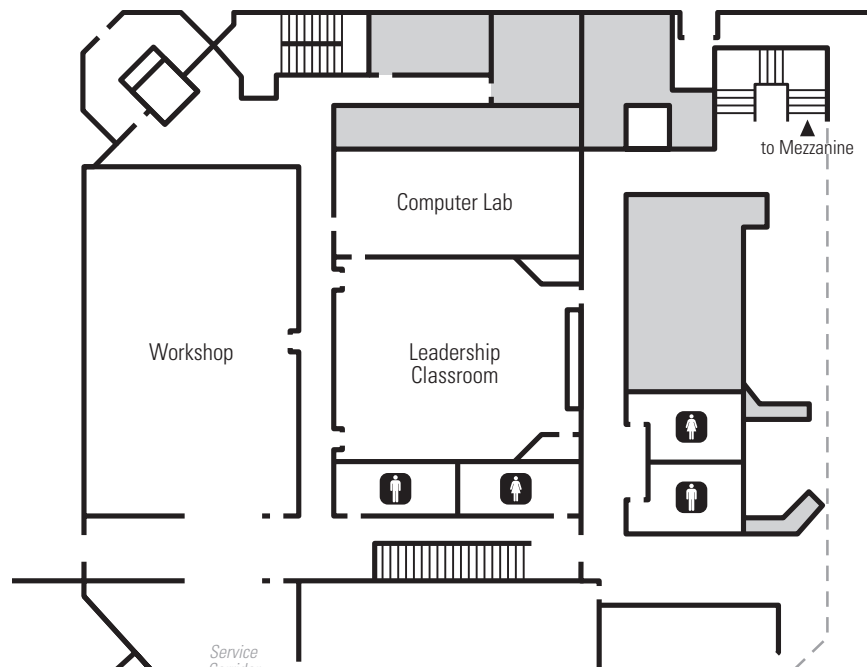

Leadership Classroom

This educational space for classroom presentations, meetings, or information sessions includes internet connections and updated technology. The classroom is also an outstanding staging area or greenroom for larger events that take place in the Eagle Hangar or other EAA Aviation Museum areas.

Dimensions

35' 9" W x 36' 2" L (1,326 sq. ft.)

Seating Capacity

Hollow Square: 40

Classroom: 34

AV Equipment Included*

XGA ceiling-mounted projector (1)

4.75' H x 6.5' W roll-down screen (1)

In-house PA system

PC laptop (1)

**Please see your event coordinator for additional audiovisual details.*