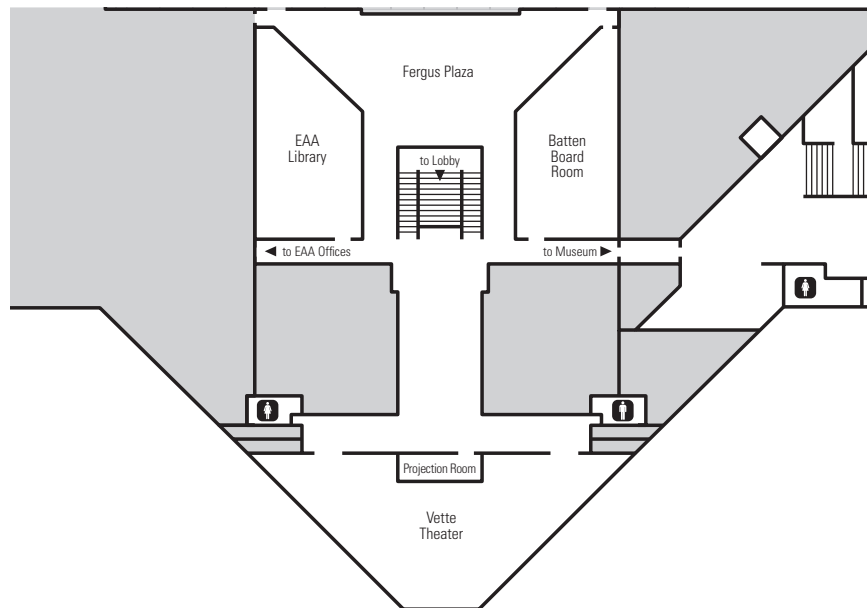

Vette Theater

EAA's state-of-the-art amphitheater can accommodate major video presentations with comfortable theater seating for 116. Each seat also has a slide-away writing surface, making it the ideal setting for meetings that require note-taking. A private stairway entrance can be used to reach the facility.

Food and beverages are not allowed in the Vette Theater.

Dimensions

1,667 sq. ft.

Seating Capacity

Theater: 116

AV Equipment Included*

- XGA ceiling-mounted projector (1)
- 7.5' H x 10' W screen
- In-house PA system
- Podium with one wired microphone (1)
- Wireless microphone (1)
- Lavalier microphone (1)
- PC laptop (1)