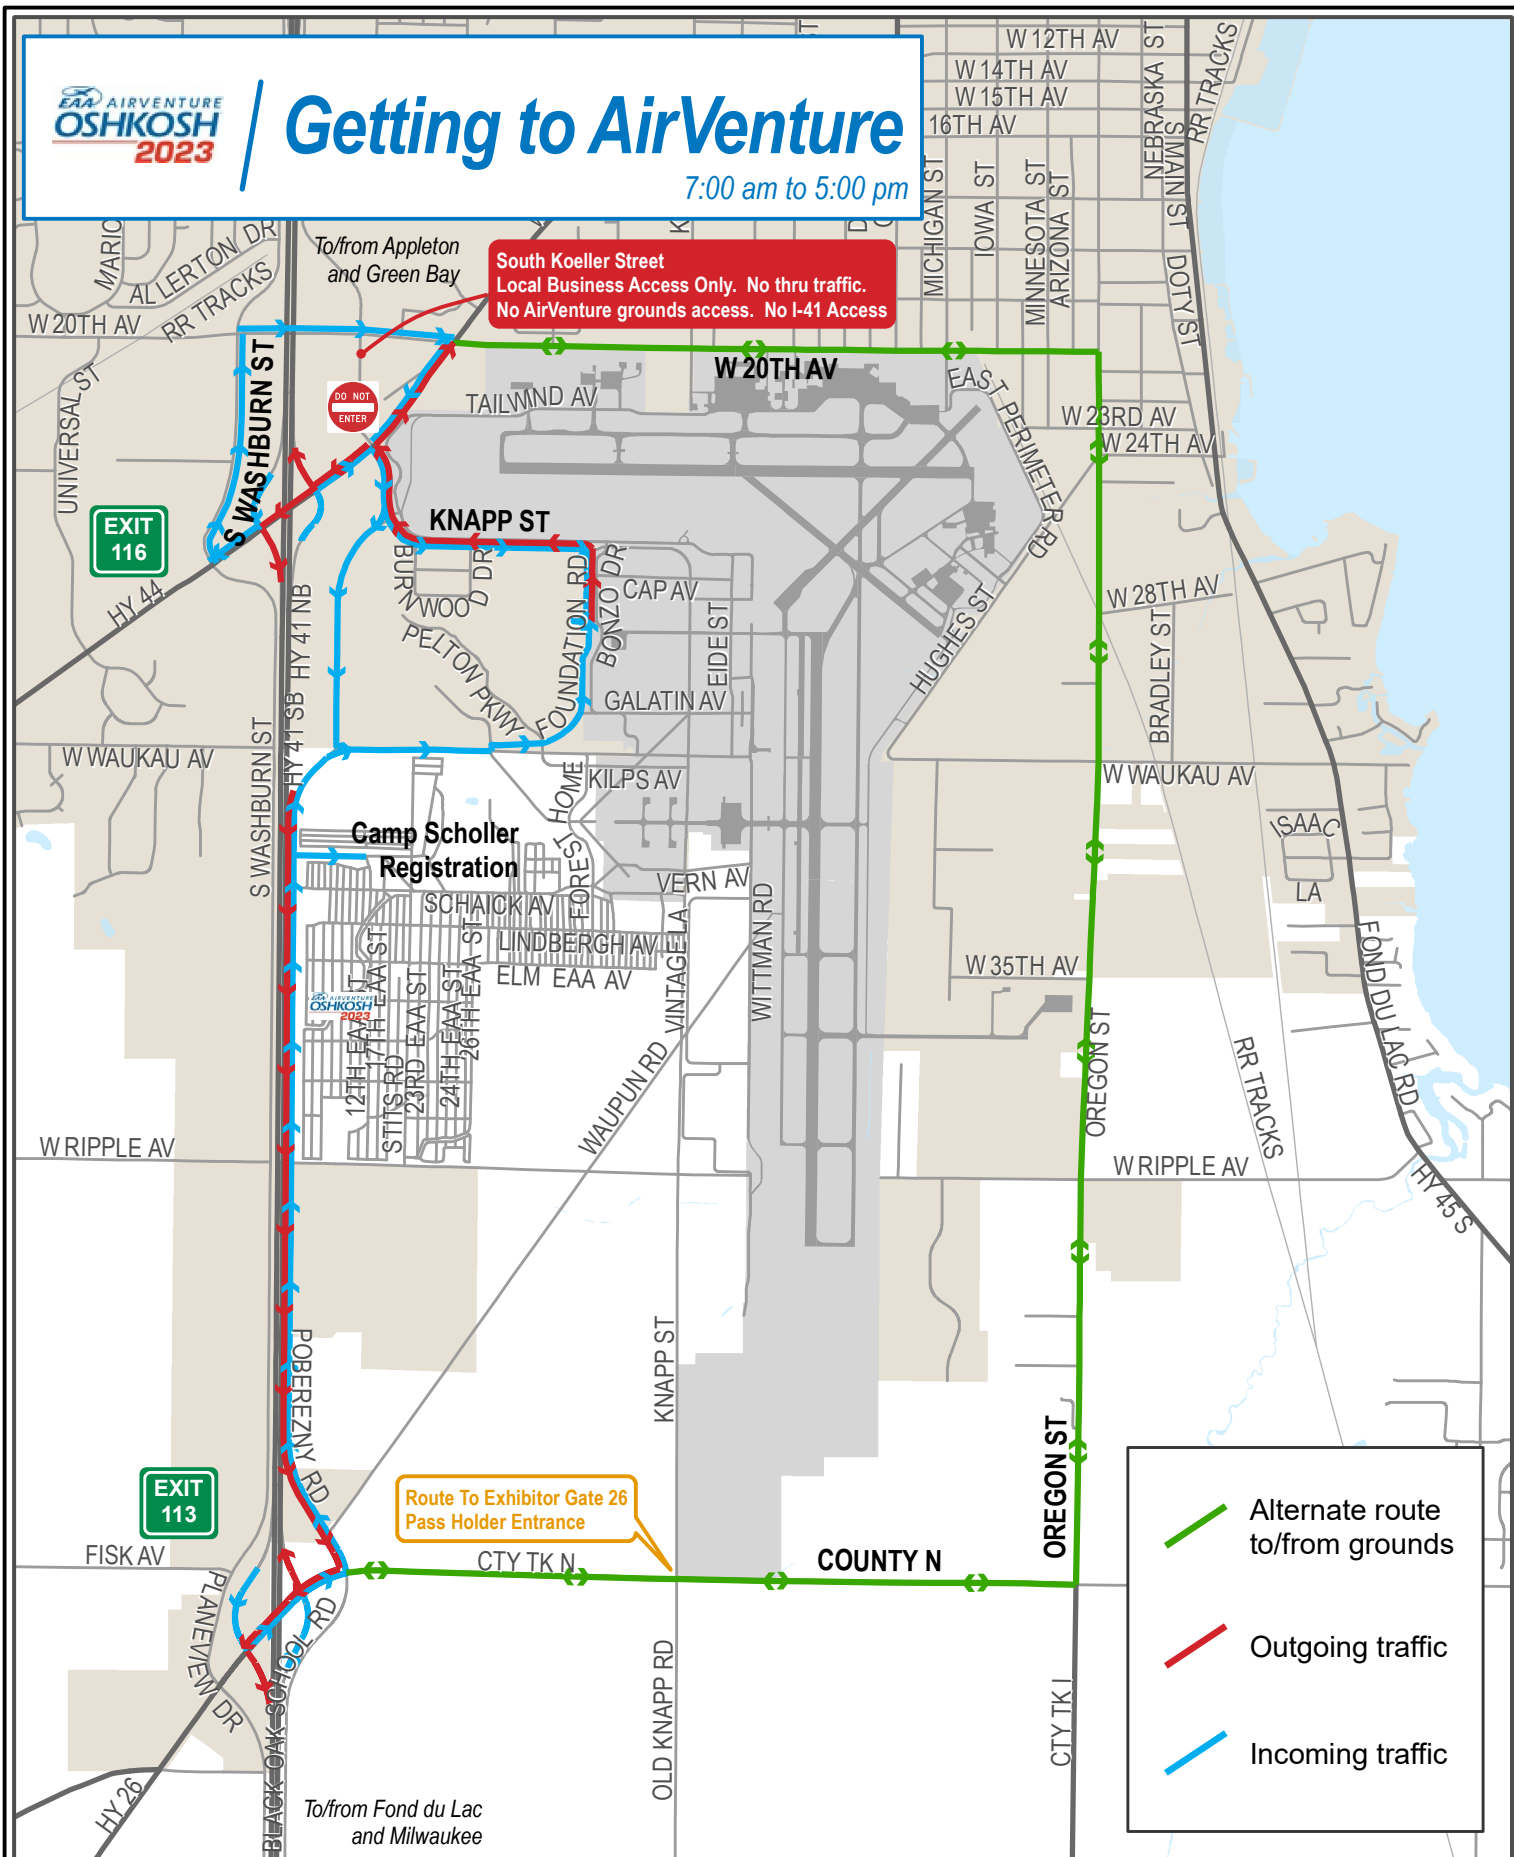

Getting to AirVenture

7:00 am to 5:00 pm

City of Oshkosh maps and data are intended to be used for general identification purposes only, and the City of Oshkosh assumes no liability for the accuracy of the information. Those using the information are responsible for verifying accuracy. For full disclaimer please go to www.ci.oshkosh.wi.us/GISdisclaimer

Printing
Date: 6/30/2023
Prepared by:
City of Oshkosh

N
1 in = 0.47 mi
1 in = 2,500 ft