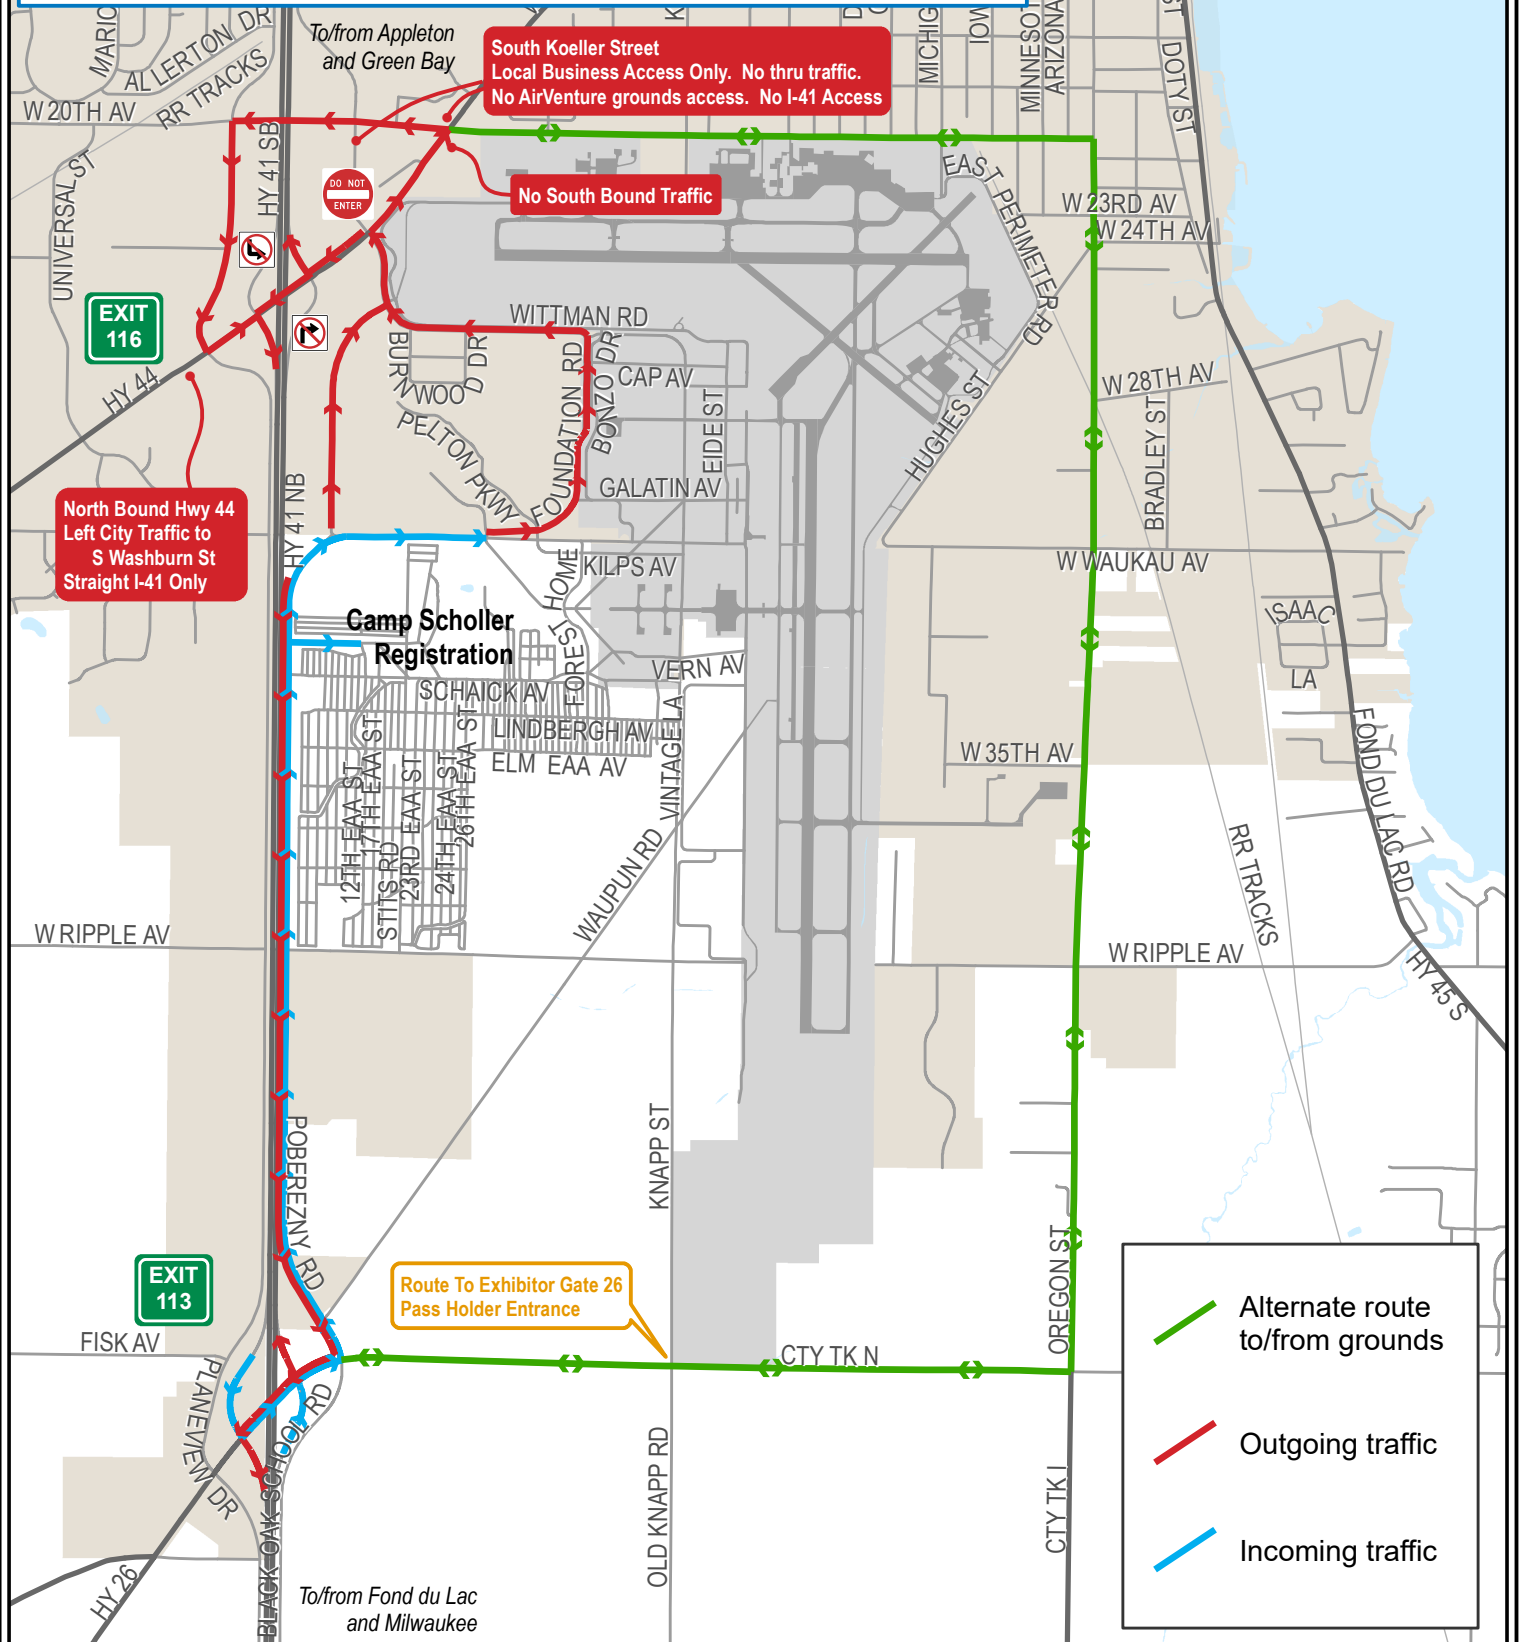

Leaving AirVenture

Mon, Tue, Thur, Fri 5:00-9:00 pm | Wed, Sat 5:00-11:00pm

City of Oshkosh maps and data are intended to be used for general identification purposes only, and the City of Oshkosh assumes no liability for the accuracy of the information. Those using the information are responsible for verifying accuracy. For full disclaimer please go to www.ci.oshkosh.wi.us/GISdisclaimer

Printing
 Date: 6/30/2023
 Prepared by:
 City of Oshkosh

N
 1 in = 0.47 mi
 1 in = 2,500 ft