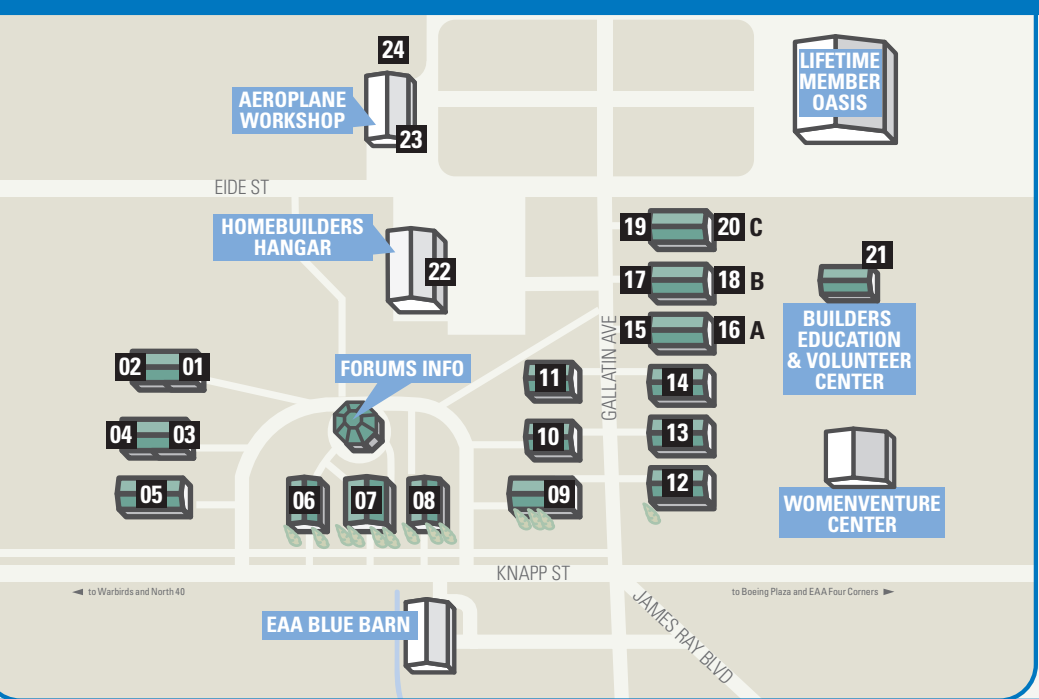

1. ### Workshops presented by Aircraft Spruce & Specialty
- 12..... Sheet Metal Workshop Aircraft Spruce & Specialty
  - 13..... Fabric Covering Workshop Poly Fiber, Inc.
  - 14..... TIG Welding Workshop Lincoln Electric
  - 15..... Composite Workshop
  - 16..... Workshop Classroom A
  - 17..... Wood Workshop
  - 18..... Workshop Classroom B
  - 19..... Gas Welding Workshop
  - 20..... Workshop Classroom C
  - 21..... Builders Education Center
  - 22..... Homebuilders Hangar Aircraft Spruce & Specialty
  - 23..... Aeroplane Workshop
  - 24..... Homebuilts in Review
3. Check the Official Visitor's Guide, AirVenture app, or AirVenture.org/Schedule for workshop times and locations.

Join aviation's most passionate community.

Visit the EAA Member Center to learn more about EAA membership and join today.

OFFICIAL VISITOR'S MAP COURTESY OF

WORLD'S GREATEST AVIATION CELEBRATION®

JULY 20-26

CELEBRATING THE FREEDOM OF FLIGHT

* EAA.org/Tickets *

OFFICIAL VISITOR'S MAP COURTESY OF

Important Visitor Phone Numbers

- Bus Park Tower (bus/taxi/limo info) .....(920) 230-7932
- Camp Scholler First Aid .....(920) 230-7807
- Camp Scholler Registration Building .....(920) 230-7725
- EAA Flightline Operations .....(920) 230-7790
- Emergency Aircraft Repair .....(920) 230-7795
- FBO - Basler Flight Service .....(920) 236-7827
- First-Aid Station .....(920) 230-7808
- Flight Service .....(800) 992-7433
- General Information .....(920) 230-7800
- Homebuilders Headquarters .....(920) 230-7799
- Homebuilt Aircraft Parking .....(920) 230-7817
- Security .....(920) 230-7754
- Showplane Camping .....(920) 230-7818
- Wittman Regional Airport .....(920) 236-4930

LEARN MAINTENANCE FROM LYCOMING FACTORY AUTHORIZED TECHNICIANS

PISTON ENGINE SERVICE CLASSES AT THE LYCOMING BOOTH (277-282)

SCAN THE QR ABOVE FOR CLASS SCHEDULE

WWW.LYCOMING.COM

FOLLOW US @LYCOMINGENGINES

Download on the App Store

GET IT ON Google Play

Download the App!

Maps, schedules, menus, and more!
The updated EAA AirVenture Oshkosh 2026 app is now available!

EAA.org/App

EAA AIRVENTURE OSHKOSH 2026

Share your favorite memories using #OSH26 to be part of the social feed. Follow EAA on Facebook, X, Instagram, YouTube, and TikTok to get all the latest highlights.

In the event of an emergency, PLEASE DIAL 911

(Camp Scholler Security and Assistance Center is located across from the bunkhouse showers; first-aid station is located east of Press Headquarters)