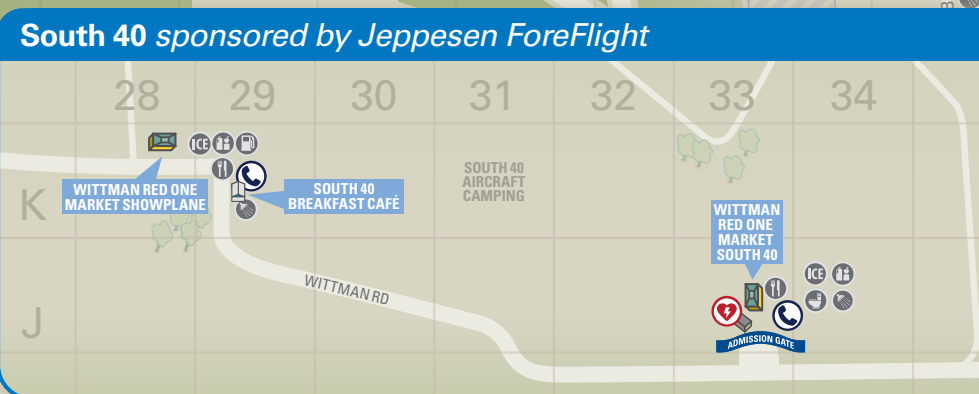

EAA FLIGHTLINE RULES

- No smoking/vaping
- No sunshade tents/large table umbrellas
- No unattended lawn chairs
- No littering
- Do not touch aircraft

General Parking (4 lots)
Sponsored by Garmin®

Permit-Only Parking (8 lots)

P P P P C E S J D H U WARBIRD

Forums, Workshops, and Attractions

Location	Box	Grid
Aeroplane Workshop		L-9
Air Academy Lodge		E-7
Airline Crew HQ Presented by The Boeing Company	D	K-12
Authors Corner Sponsored by Superior Air Parts, Inc.		J-12
Aviators Club North Presented by Honda Aircraft Company	C	L-11
Aviators Club South Presented by PowerLift Hangar Doors	A	L-16
Boeing Plaza		L/K-12,13
Bomber Flight Experiences		L-7
Brown Arch - Gateway to Aviation		L/M-10
Builders Education Center	F	K-10
Chapel and Compass Hill		E-8
Charles W. Harris Youth Aviation Center		L-15
EAA Aviation Gateway Park™ Presented by Piper Aircraft, Inc.	I/J-10/11	
EAA Barnstormer Boutique		B-7/8
EAA Blue Barn		J-9
Featuring EAA Chapters, EAA Young Eagles®, and EAA Eagle Flights®		
EAA Canadian HQ	K	K-12
EAA Education and Career Center Presented by Piedmont Airlines		I-10
EAA International Federal Pavilion		I-13
EAA Learn to Fly Center		J-13
EAA Lifetime Member Oasis		L-10
EAA Member Center and Raffle		J-13
Featuring Membership, Member Benefits, Lifetime Membership, Advocacy & Safety, Meet & Greets, and More		
EAA Merchandise Corner	J-12	
EAA Pilot Proficiency Center	C-9	
Featuring IFR and VFR Simulators, Tech Talks, and More		
EAA Vertical Lift Center In Partnership with Robinson Helicopter and VAI	I-10	
EAA Women's Center	J-10	
EAA Youth Education Center	C-9	
EAA Youth Welcome Center	J-12	
Exhibit Hangar A Presented by Aircraft Spruce & Specialty	J-12	
Exhibit Hangar B Presented by Aspen Avionics, an AIRO Group Company	J-13	
Exhibit Hangar C Presented by Elixir Aircraft	I-12	
Exhibit Hangar D Presented by DeltaHawk Engines	I-13	

Visitor Services

Location	Box	Grid
Assistance Center and Will Call: Main Gate	J-11	
Bus Park, Transportation Center	J-11	
Fly-In Theater Presented by PenFed	E-13	
Ford Tri-Motor Flight Experiences	L-7	
Forums Plaza	J/K-9/10	
Helicopter Flight Experiences	C-6	
Homebuilders Hangar. Supported by Aircraft Spruce & Specialty	K-9	
Homebuilders HQ	L-9	
Homebuilt Aircraft Display	M-9/10	
Homebuilt Camping Pavilion	H-8	
Homebuilts in Review	K-9	
International Aerobatic Club (IAC) Aerobatics Center	L-12	
International Aerobatic Club (IAC) Forums	L-12	
International Visitors Tent	K-12	
KidVenture®	D-7	
Memorial Wall	D-8	
Nature Center Pavilion	F-8	
PHP Hospitality House and Tent	F-13/14	
Pioneer Airport	C/D-6, D/E-7	
Replica Fighters Association	J-9	
Theater in the Woods Supported by M&M'S	J/K-14/15	
Ultralight Barn	J/K-18	
Ultralight Exhibits	L-19	
Vintage Aircraft Association HQ (Red Barn)	L-14	
Vintage Hangar	K-15	
Vintage in Review	L-14	
Vlado Lenoch Youth Aviation Center		
Featuring Redbird Flight Simulators		
Volunteer Park	M	K-6
Warbird Alley	L	G-14
Warbird Alley	L	L-7
Warbird Tram Tours	Y	L-7
Warbirds in Review	G	L-6/7
Warbirds of America HQ	G	L-6
Workshops Plaza Presented by Aircraft Spruce & Specialty	J/K-10	
World War II Living History Encampment	I	J-6