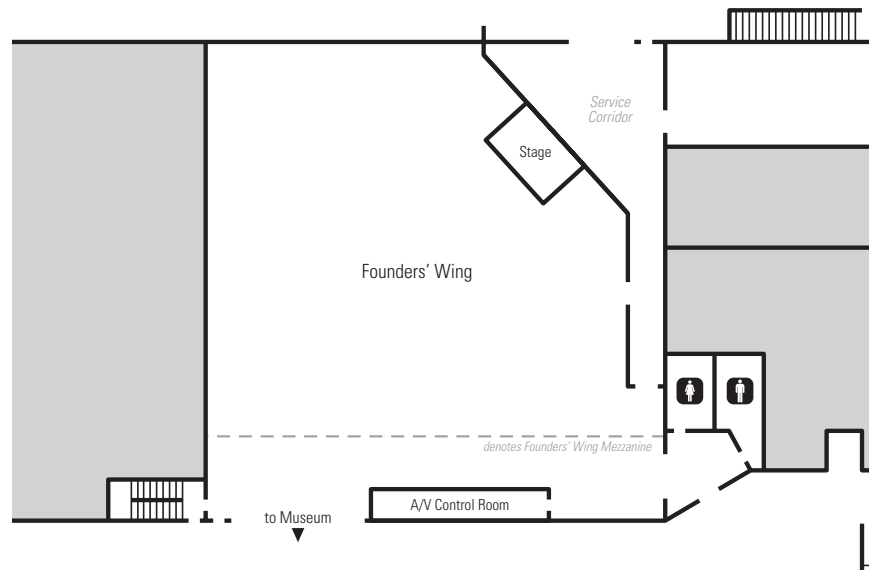

Founders' Wing

Dedicated to preserving EAA's heritage and culture for future generations, the Founders' Wing highlights EAA's significant accomplishments throughout its history. The main floor can accommodate up to 400, surrounding your guests with the history of EAA's annual convention, AirVenture, since 1953. An intimate atmosphere awaits on the mezzanine level, where your guests can enjoy viewing the Founders' Library and the EAA Legacy Wall while overlooking suspended aircraft and aviation artwork.

Dimensions

77' 10" W x 95' L (7,400 sq. ft.)

Seating Capacity

Theater: 400

Banquet: 300

Rounds: 240

Classroom: 100

AV Equipment Included*

HD ceiling-mounted projector (1)

11.25' H x 20' W roll-down screen (1)

In-house PA system

Wireless microphones (2)

Lavalier microphones (2)

PC laptop (1)

*Please see your event coordinator for additional audiovisual details.