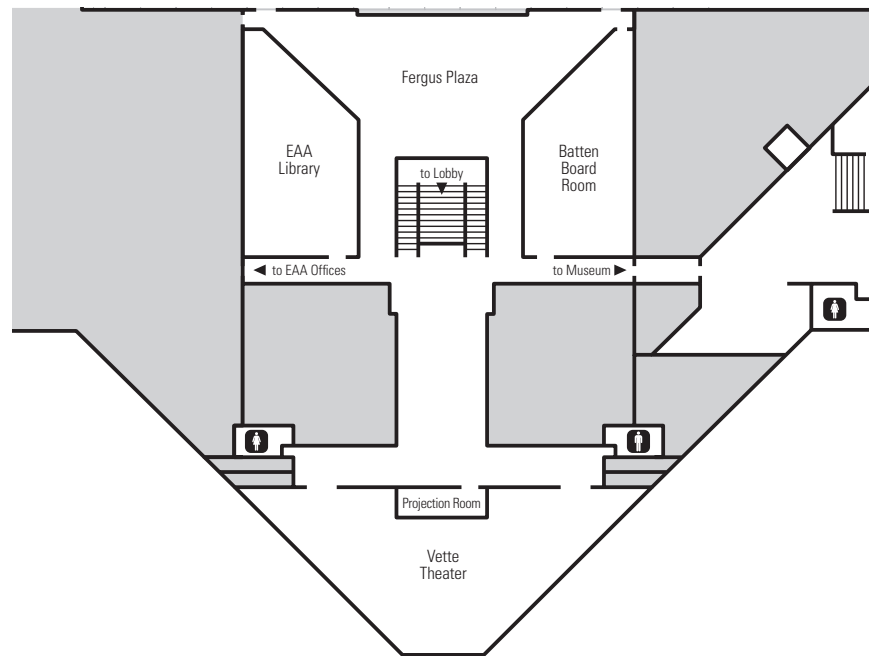

Batten Board Room

Located on the lower level of the EAA Aviation Center, the Batten Board Room offers privacy and comfort in an exceptional meeting facility. It also has full technology capability to accommodate your needs. If desired, you can take the edge off a winter chill or add the right casual touch with the in-room fieldstone fireplace. The Batten Board Room overlooks the Leeward Plaza and Pioneer Airport and is adjacent to the Fergus Plaza.

Dimensions

26' W x 40' 5" L (873 sq. ft.)

Seating Capacity

Conference: 26

AV Equipment Included*

WUXGA ceiling-mounted projector (1)
4.25' H x 7.5' W roll-down screen (1)
55" mounted HDTV (1)
PC laptop (1)