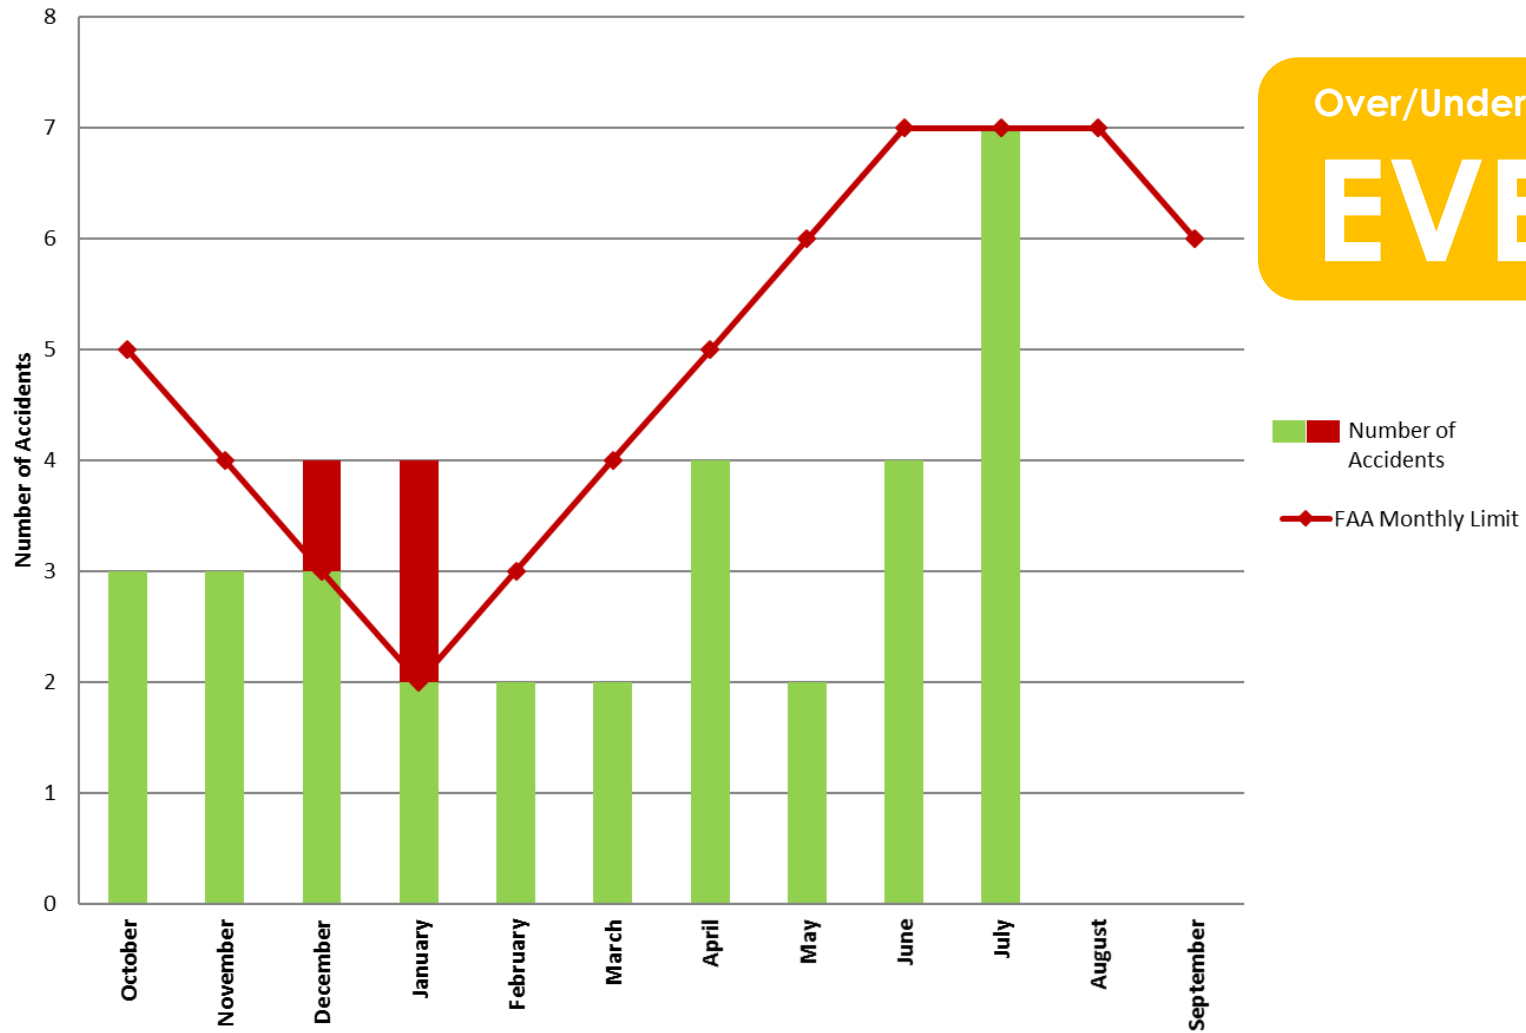

Experimental Fatal Accident Dashboard

FY2017 Experimental Fatal Accidents
Cumulative

Over/Under YTD
-11

Experimental Fatal Accident Dashboard

FY2017 Experimental Fatal Accidents by Month

Over/Under for July

EVEN