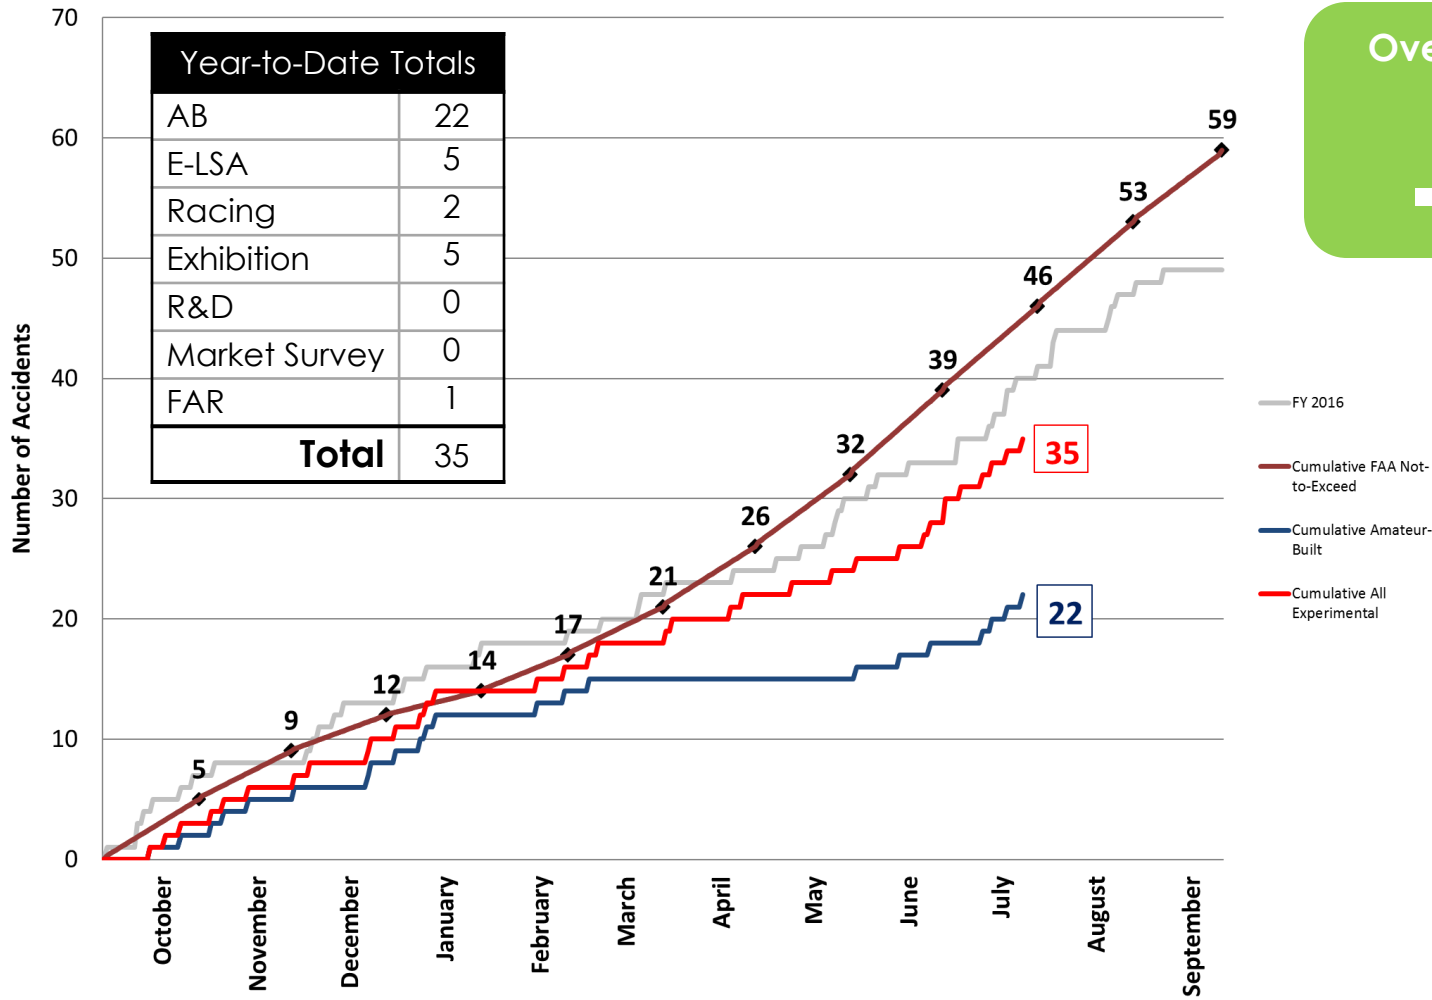

Experimental Fatal Accident Dashboard

FY2017 Experimental Fatal Accidents
Cumulative

Over/Under YTD
-11

Experimental Fatal Accident Dashboard

FY2017 Experimental Fatal Accidents by Month

Over/Under for July

EVEN