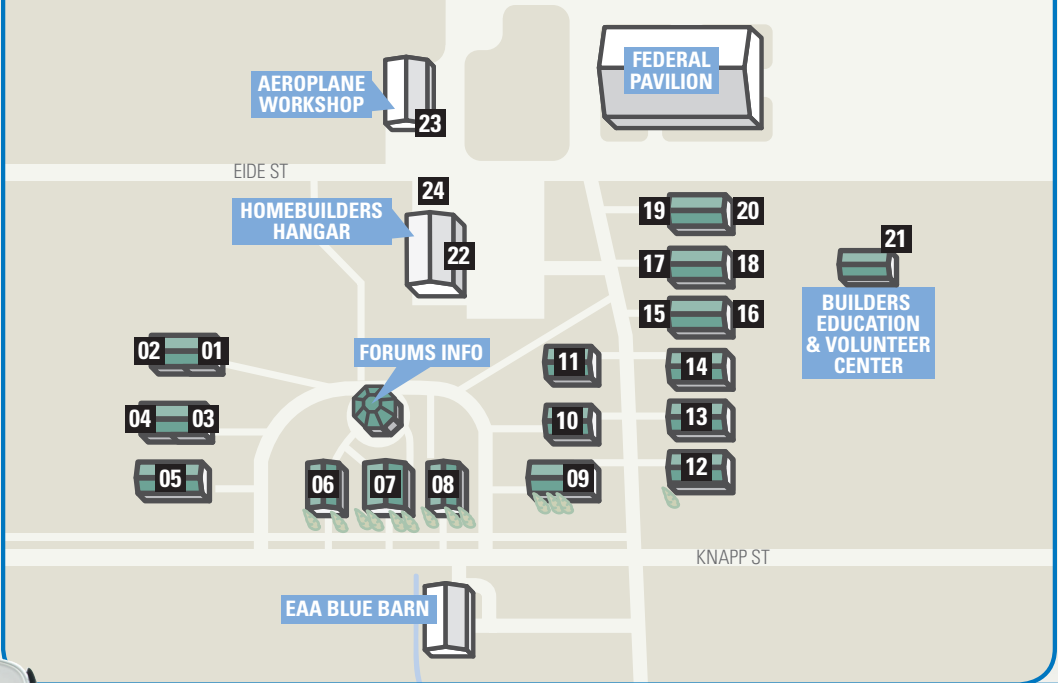

Workshops presented by Aircraft Spruce & Specialty Co.

12..... Sheet Metal Workshop: Aircraft Spruce & Specialty Co.
13..... Fabric Covering Workshop: Poly-Fiber
14..... TIG Welding Workshop: Lincoln Electric
15..... Composite Workshop
16..... Workshop Classroom A
17..... Wood Workshop
18..... Workshop Classroom B
19..... Gas Welding Workshop
20..... Workshop Classroom C
21..... Builders Education Center and Workshop Volunteer Center
22..... Homebuilders Hangar: Aircraft Spruce & Specialty Co.
23..... Aeroplane Workshop
24..... Homebuilts in Review

Check the EAA AirVenture Oshkosh Forums Guide or AirVenture app for workshop times and locations.

Join the world's most passionate aviation community.
Visit the EAA Member Center to learn more about EAA membership and join today.