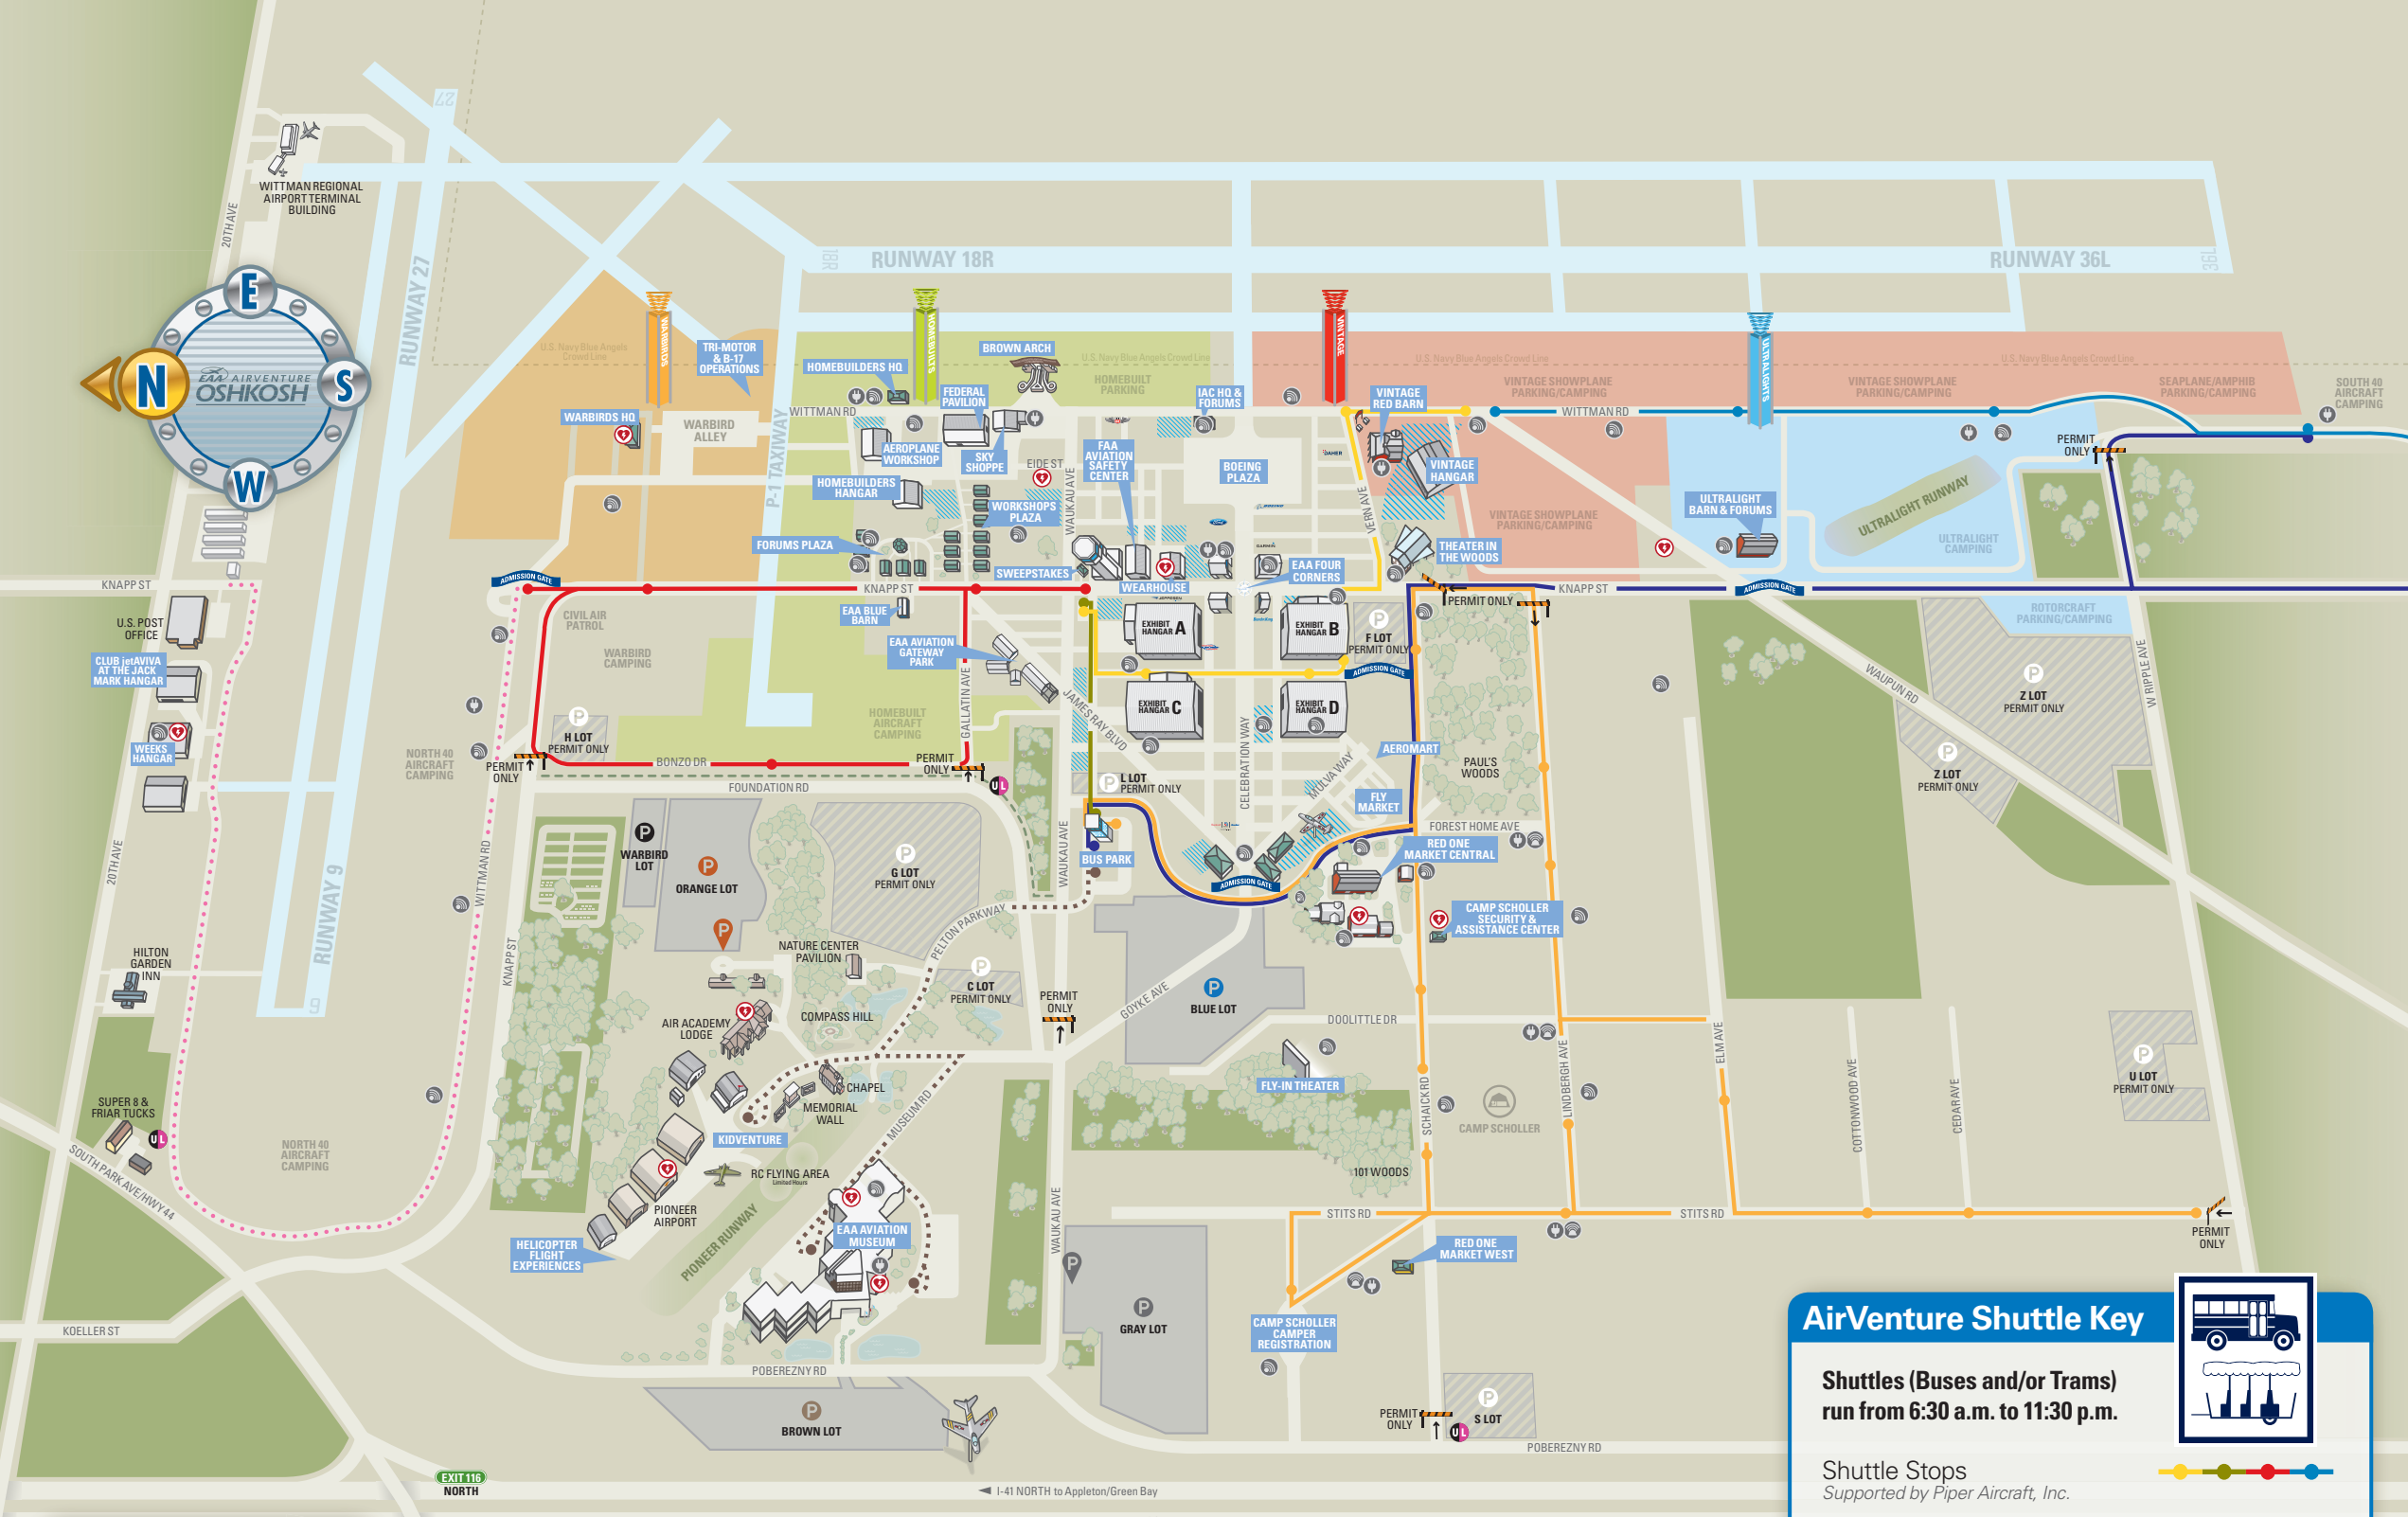

BRONZE LEVEL SPONSORS

Aircraft Specialties Services ★ Alpina Watches ★ ASA ★ Aviat Aircraft, Inc. ★ Bose ★ Cirrus Aircraft
Cleveland Wheels & Brakes/Parker Aerospace ★ Continental Motors ★ CubCrafters ★ DJI ★ Embraer Executive Jets ★ ForeFlight ★ GE Aviation
GoPro ★ Hartzell Engine Technologies ★ Hartzell Propeller ★ ICON Aircraft ★ JP Instruments ★ L3 Aviation Products
Lancaster International ★ Lightspeed Aviation ★ Mooney International Corporation ★ ONE Aviation ★ Pepsi ★ Priceless Plane Products
Rotax Independent Service and Training Centres ★ RotorWay Helicopter Manufacturing Company ★ Stemme USA ★ Superior Air Parts, Inc.
Tempest ★ Van's Aircraft ★ Williams International ★ Women in Aviation International ★ Z-Park Sky Innovations GA Alliance-China

PATRON LEVEL SPONSORS

American Airlines ★ B & C Specialty Products Inc. ★ FedEx Express ★ Gill Aircraft Batteries ★ Glasair Aviation ★ jetAVIVA ★ Riesterer & Schnell
Shell Aviation ★ Starr Aviation ★ Swift Fuels, LLC ★ TruTrak Flight Systems ★ Wipaire Inc

SUPPORTER LEVEL SPONSORS

4imprint ★ Arena Americas ★ ATM Transit ★ Carrier Corporation ★ COOL-SPACE ★ Endeavor Air ★ Etched Memory ★ FliteTest ★ GAMA
Generac ★ GES ★ Ideal Crane Rental ★ MCPGSE ★ PSA Airlines ★ Scaled Composites ★ Sensenich Propeller Mfg. Co. Inc. ★ Slingshot
The Walkabout Company ★ UND Aerospace

Sign Up for EAA AirVenture Text Alerts
Text **OSHALERT** to 69050 to automatically sign up for any necessary weather alerts.
Text **OSHFUN** to 69050 to automatically sign up for updates on notable features and attractions.

AirVenture Wi-Fi and Charging Stations Key

Wi-Fi Stations
> Corner of Lindbergh Avenue and Doolittle Drive
> Corner of Stits Road and Lindbergh Drive
> Neunteufel Lane/Riley Lane (behind Red One Market West)
> Corner of Forest Home Avenue and Lindbergh Avenue
> All Exhibit Hangars

Wi-Fi Hot Spots   **Charging Stations**

AED (Defibrillator) Locations

AirVenture Transportation Key

North 40 Bike Path

UBER and Lyft Pick-up/Drop-offs
> Super 8/Friar Trucks Gate
> Foundation Road/Gallatin Avenue Gate
> S Lot (Camp Scholler)

AirVenture Shuttle Key

Shuttles (Buses and/or Trams) run from 6:30 a.m. to 11:30 p.m.

Shuttle Stops Supported by Piper Aircraft, Inc.

- Blue Shuttle
- Campground Shuttle
- Green Shuttle
- Museum/KidVenture Shuttle
- North 40 Shuttle
- Red Shuttle
- Seaplane Shuttle
  Leaves from the Bus Park and Seaplane/Amphib Camping
- Yellow Shuttle

Gray & Orange Lot Shuttle Pick-up/Drop-off
Ride the shuttle from the west end of the Orange Lot and the entrance of the Gray Lot to the Bus Park and back

Forums

01..... Forums Stage 1
02..... Forums Stage 2: GAMA
03..... Forums Stage 3
04..... Forums Stage 4
05..... Forums Stage 5
06..... Forums Stage 6:
07..... Forums Stage 7: Scaled Composites
08..... Forums Stage 8: ForeFlight
09..... Forums Stage 9: Honda Generators
10..... Forums Stage 10: Poly-Fiber
11..... Forums Stage 11: UND Aerospace

Check the EAA AirVenture Oshkosh Forums Guide or AirVenture app for forum times and locations.