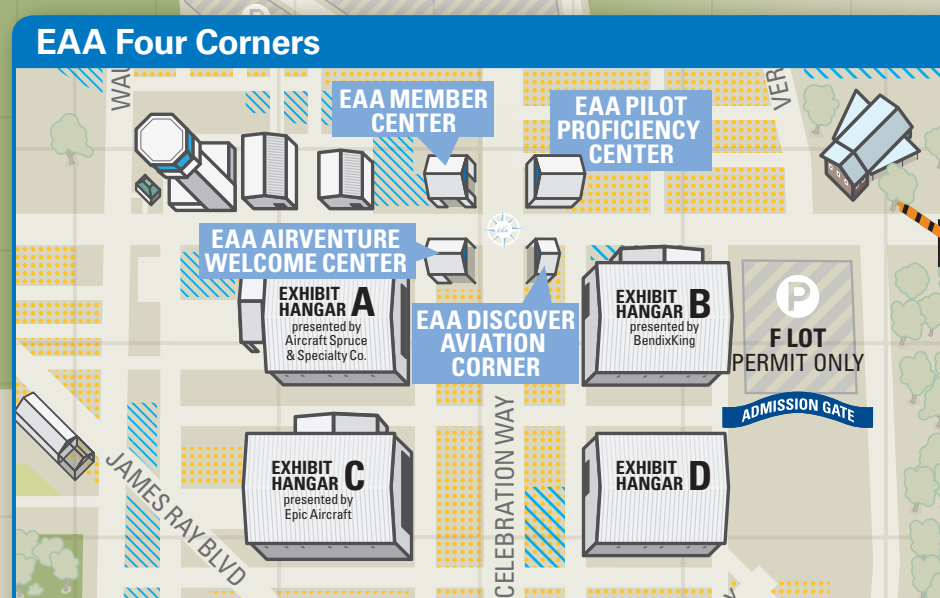

M
L
K
J
I
H
G
F
E
D
C
B
A

1 2 3 4 5 6 7 8 9 10 11 12 13 14 15 16 17 18 19 20 21 22 23 24

AirVenture Visitors Map Key

ATM Provided by ATM Transit	Handicap Toilets
Changing/Nursing Station	Ice Sales
Bike Parking	Laundry Facility
Business Center	Lost and Found
Drinking Water	Medical Services
Exhibit Spaces	Merchandise
Flush Toilets	Public Pay Phones
Food Locations	Shade Locations
Grocery	Showers
Handicap Parking	Smoking Area